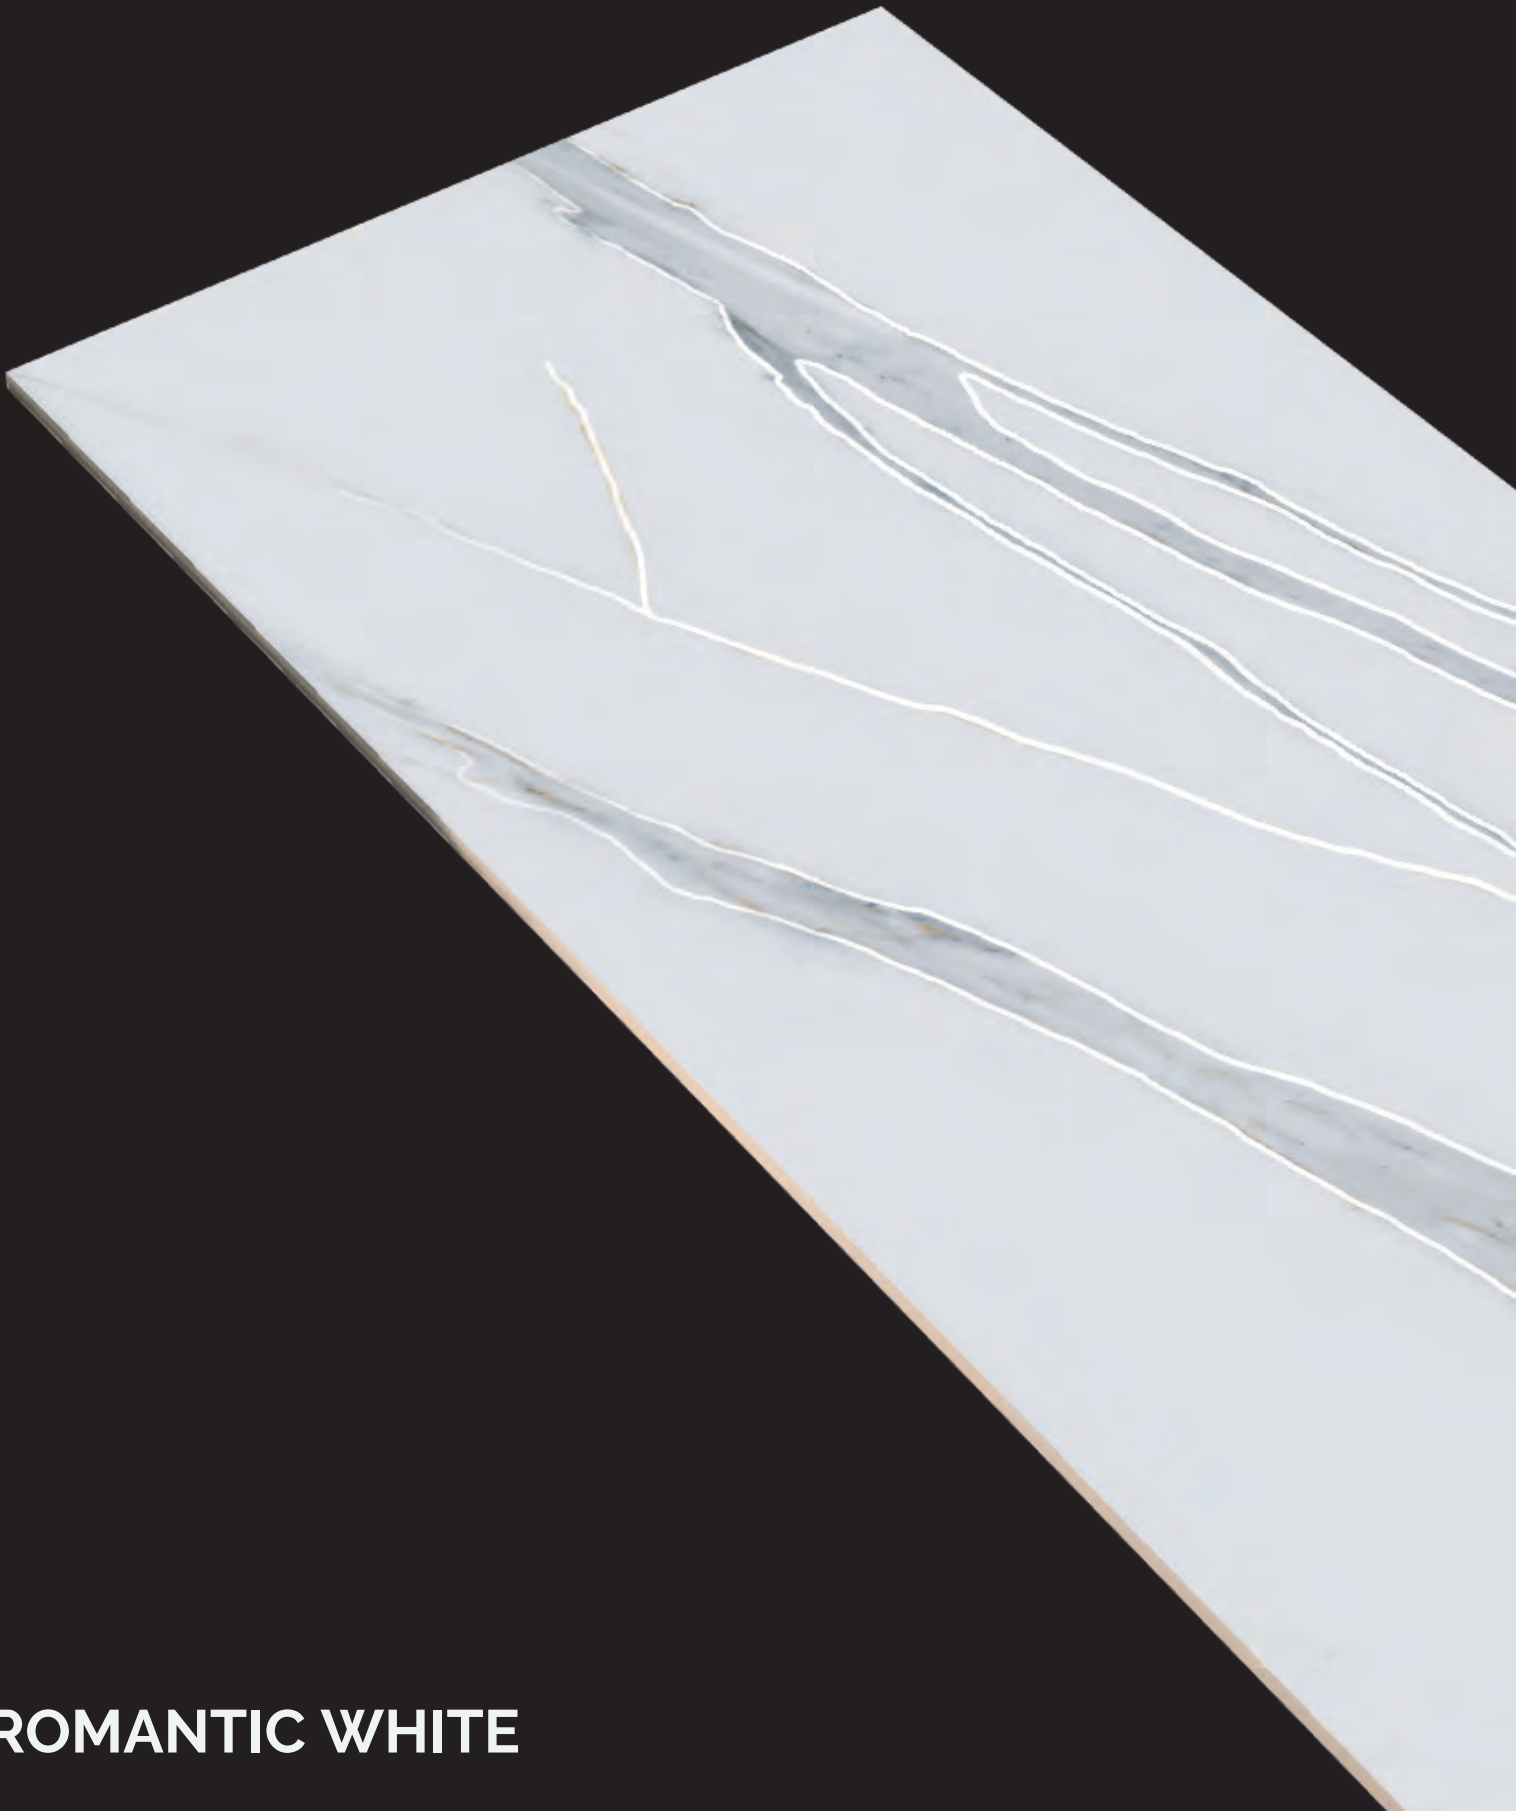

ROMANTIC WHITE