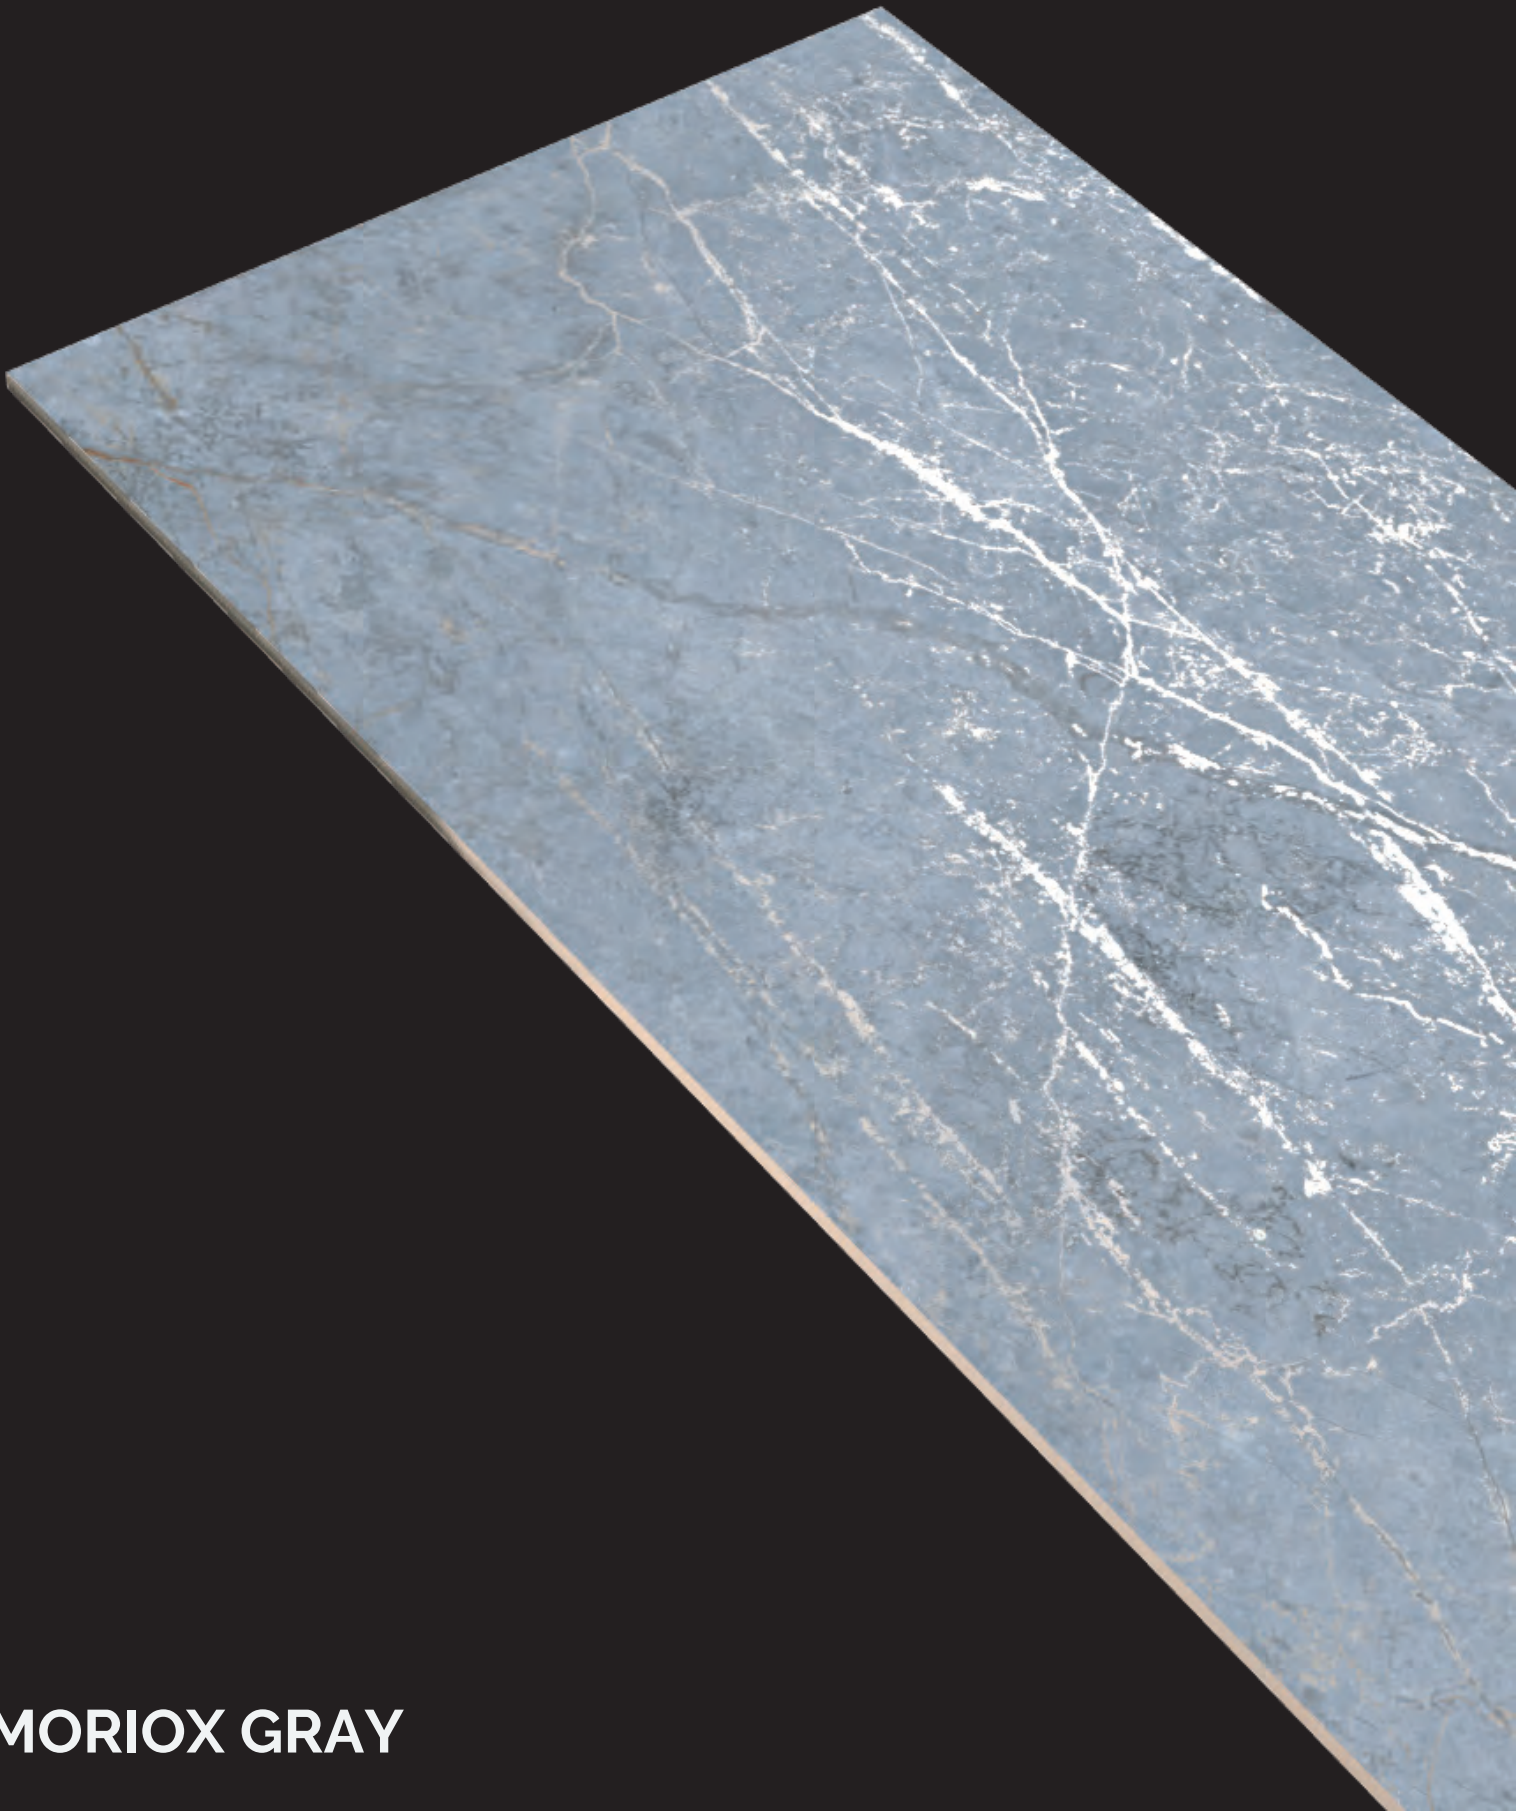

MORIOX GRAY