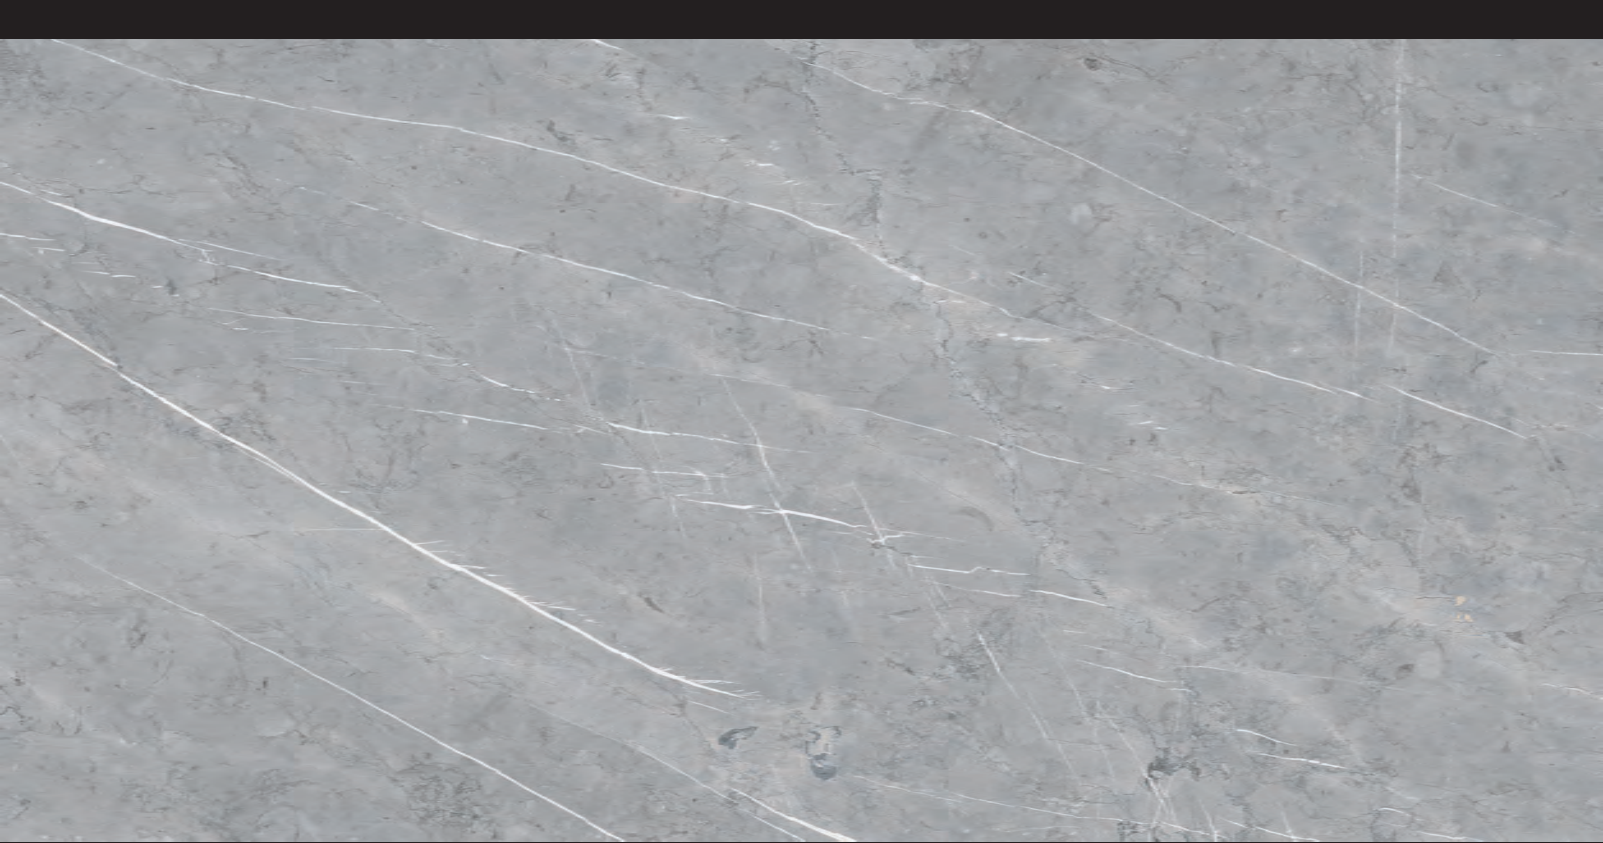

# MYSTIC NATURAL

SIZE  
**600X1200 MM**

FINISH  
**CARVING**

RANDOM : 5

**MYSTIC NATURAL**