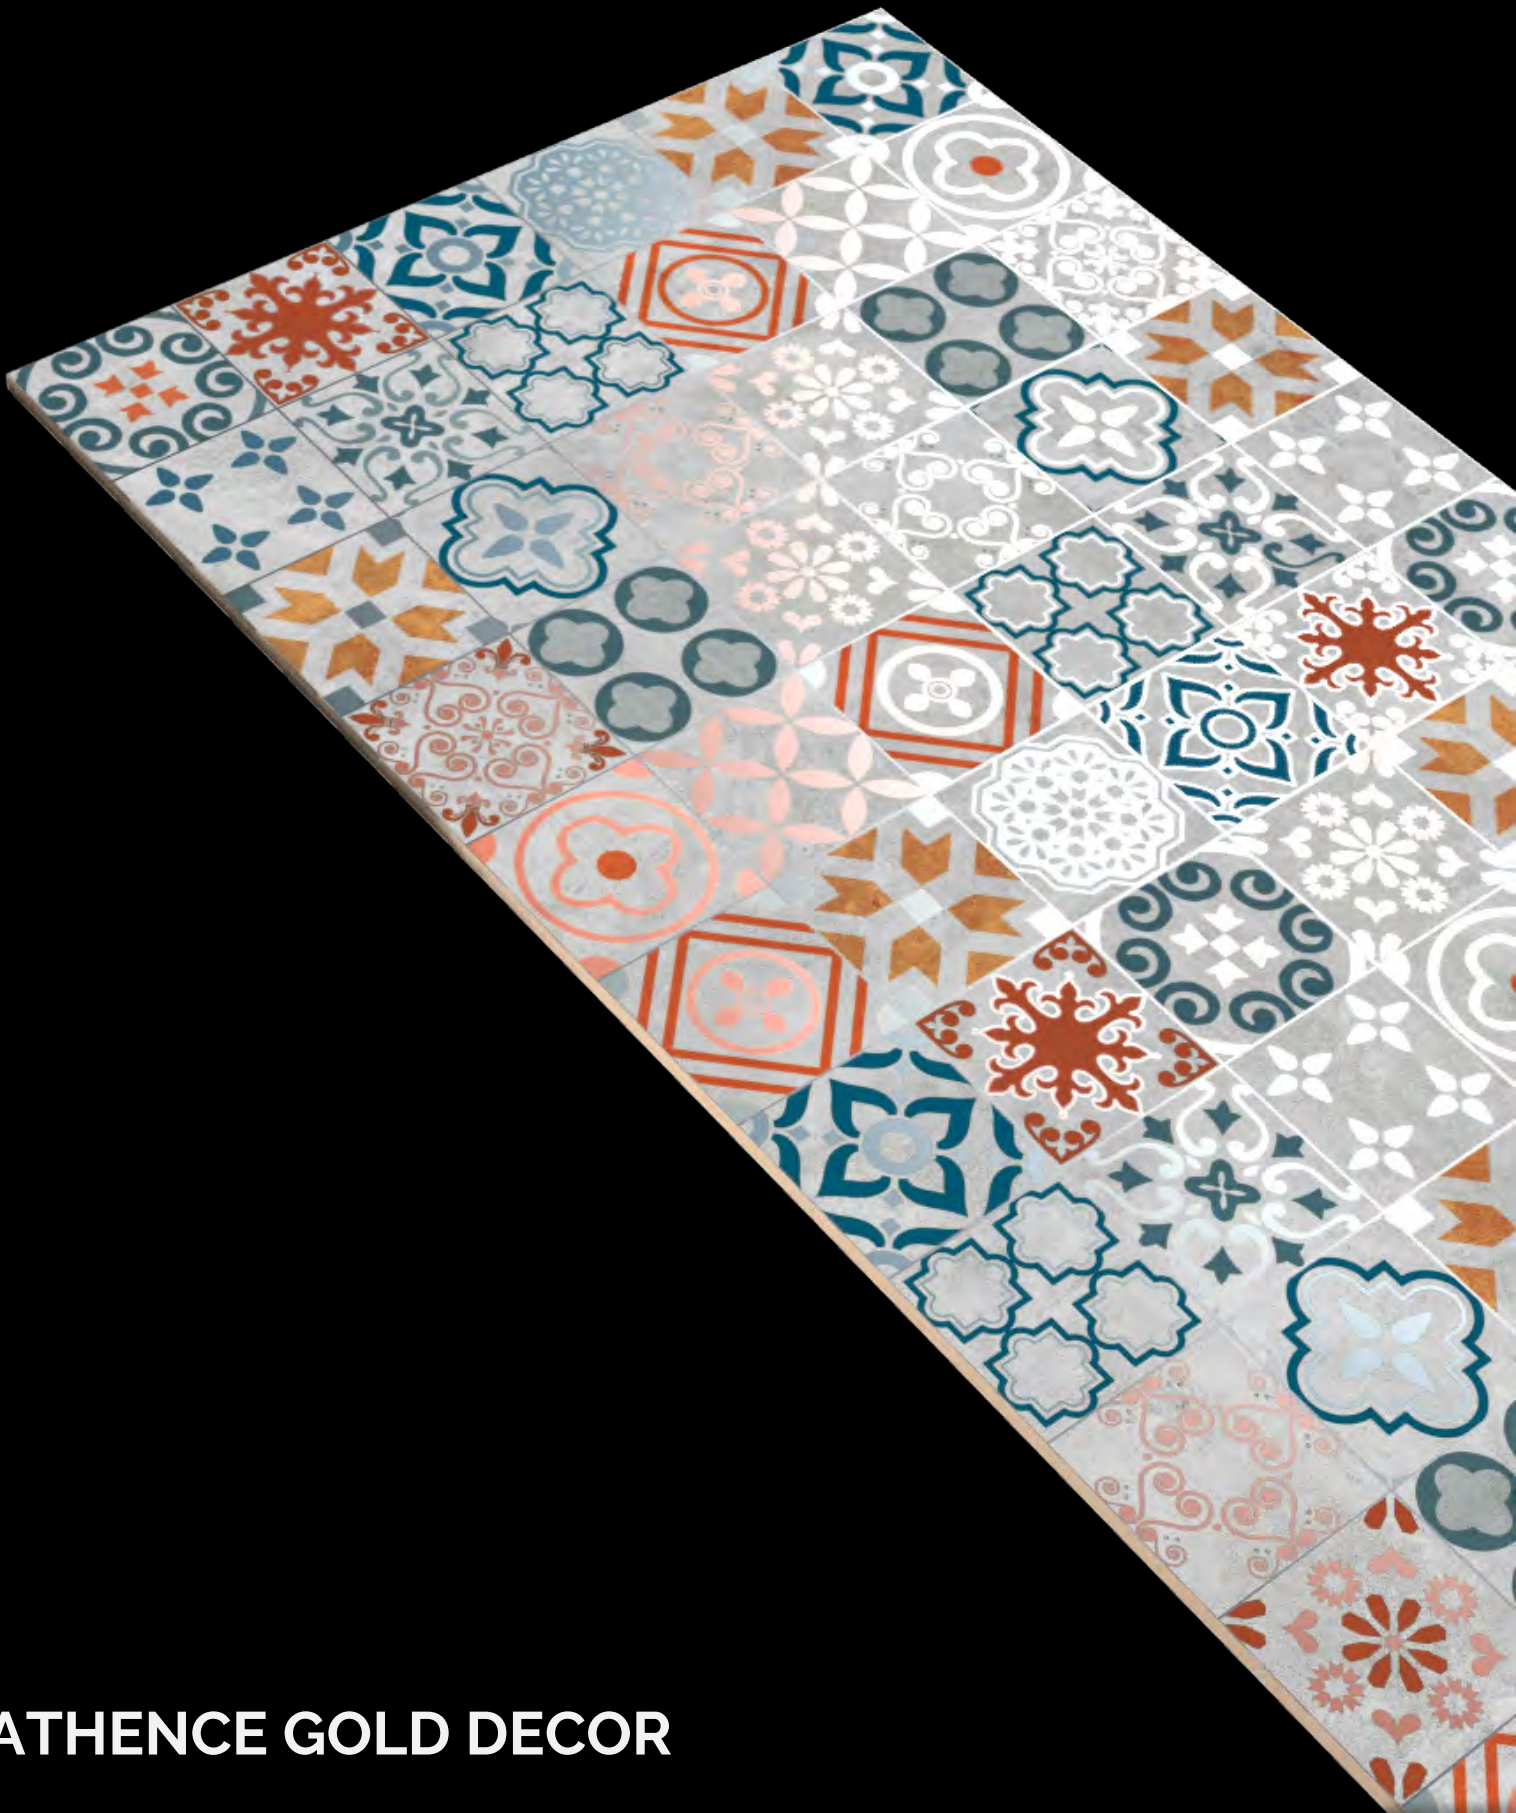

ATHENCE GOLD DECOR