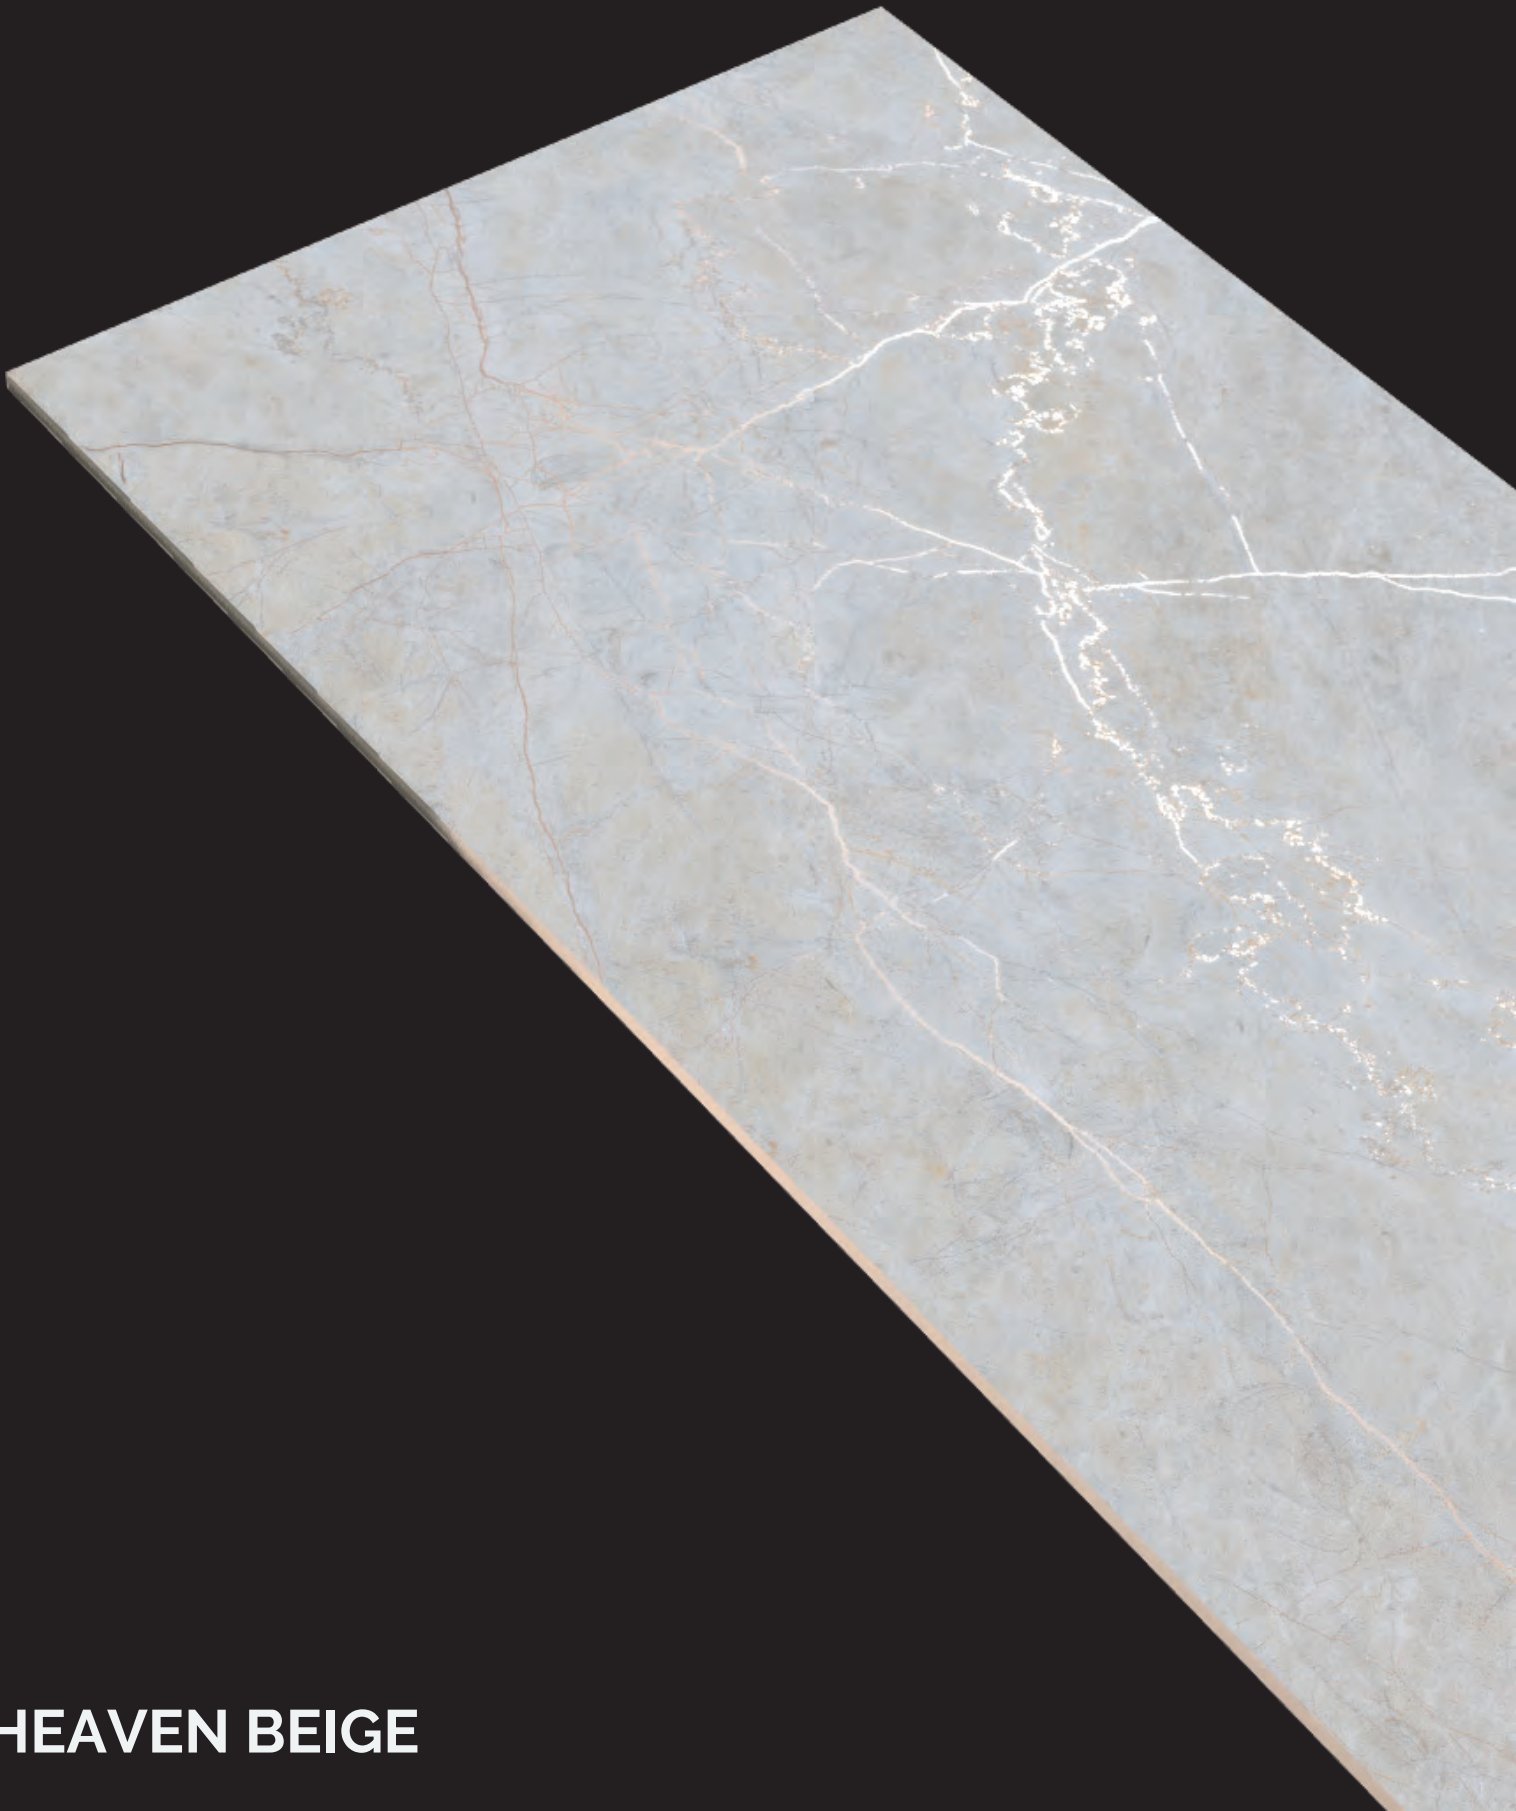

HEAVEN BEIGE