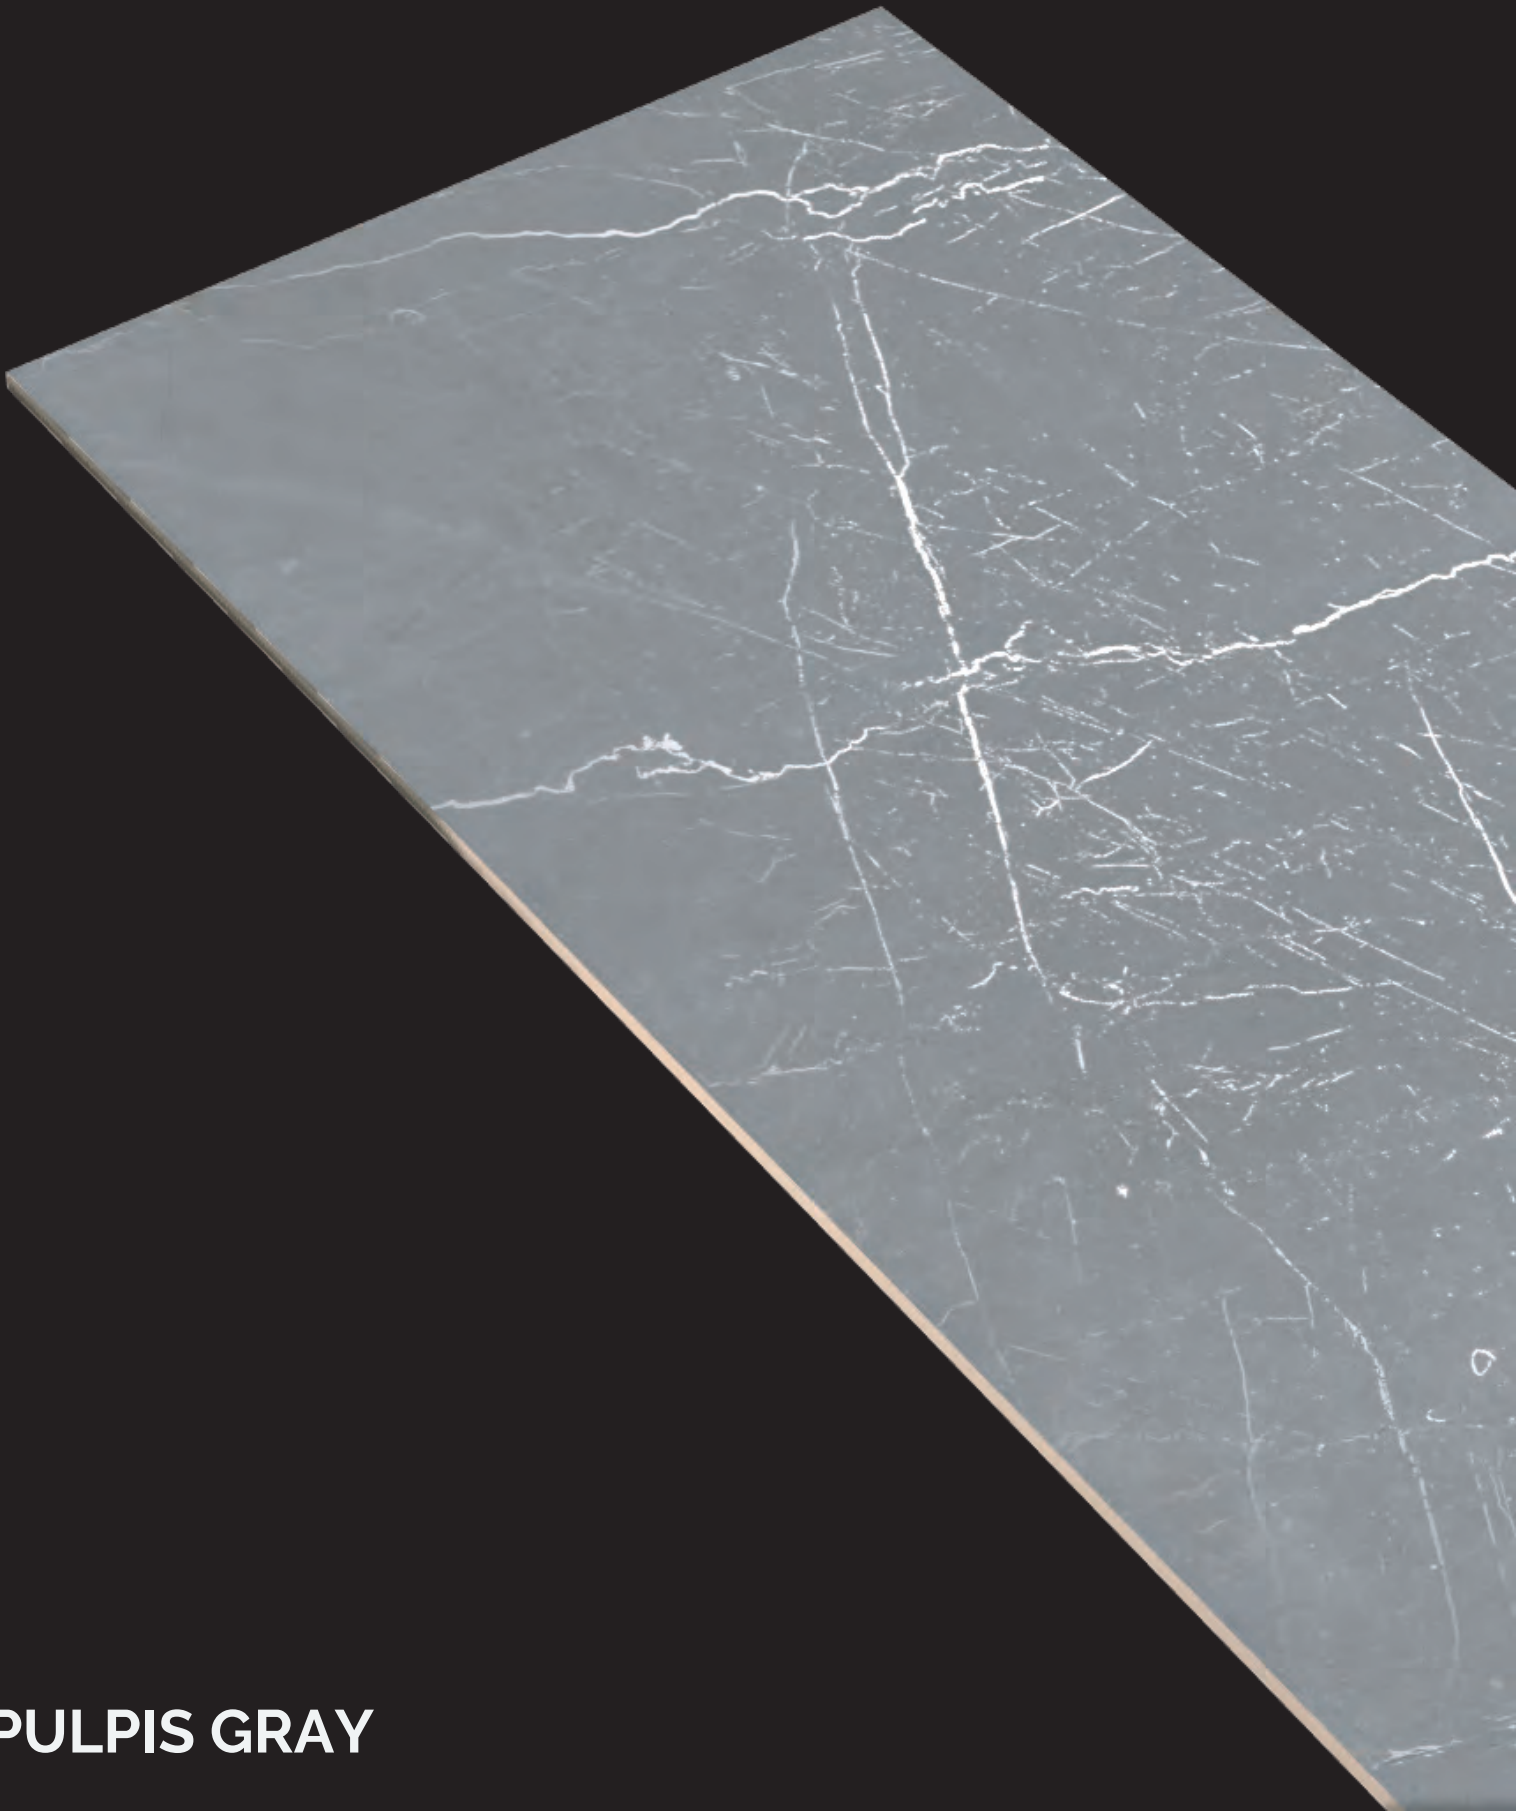

PULPIS GRAY