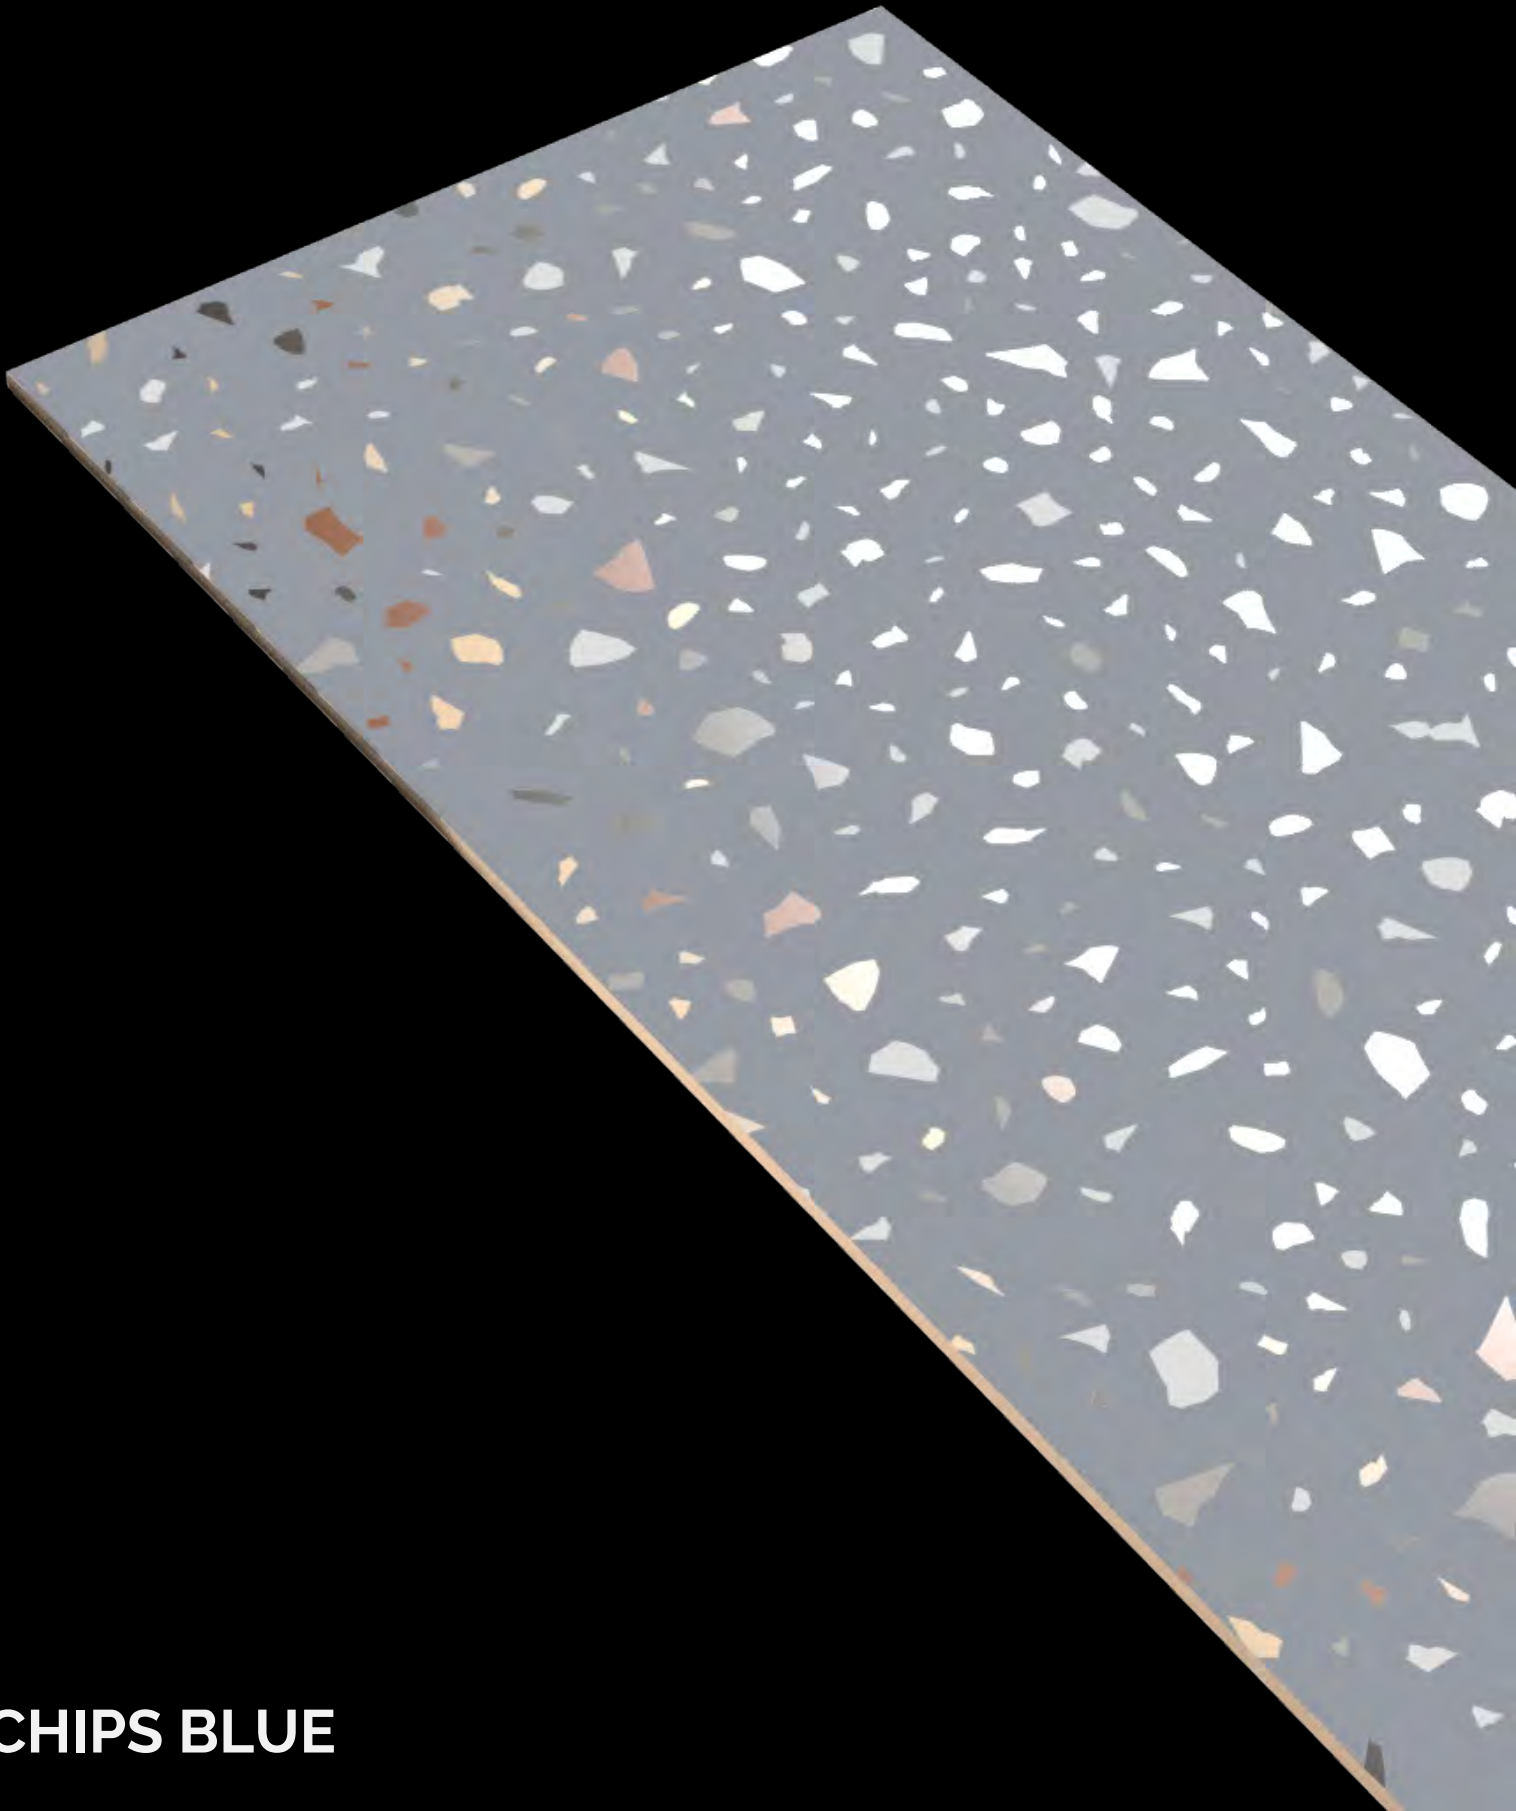

## CHIPS BLUE

SIZE  
**600X1200 MM**

FINISH  
**CARVING**

RANDOM : 5

**CHIPS BLUE**

**CHIPS BLUE**

SIZE  
**600X1200 MM**

FINISH  
**CARVING**