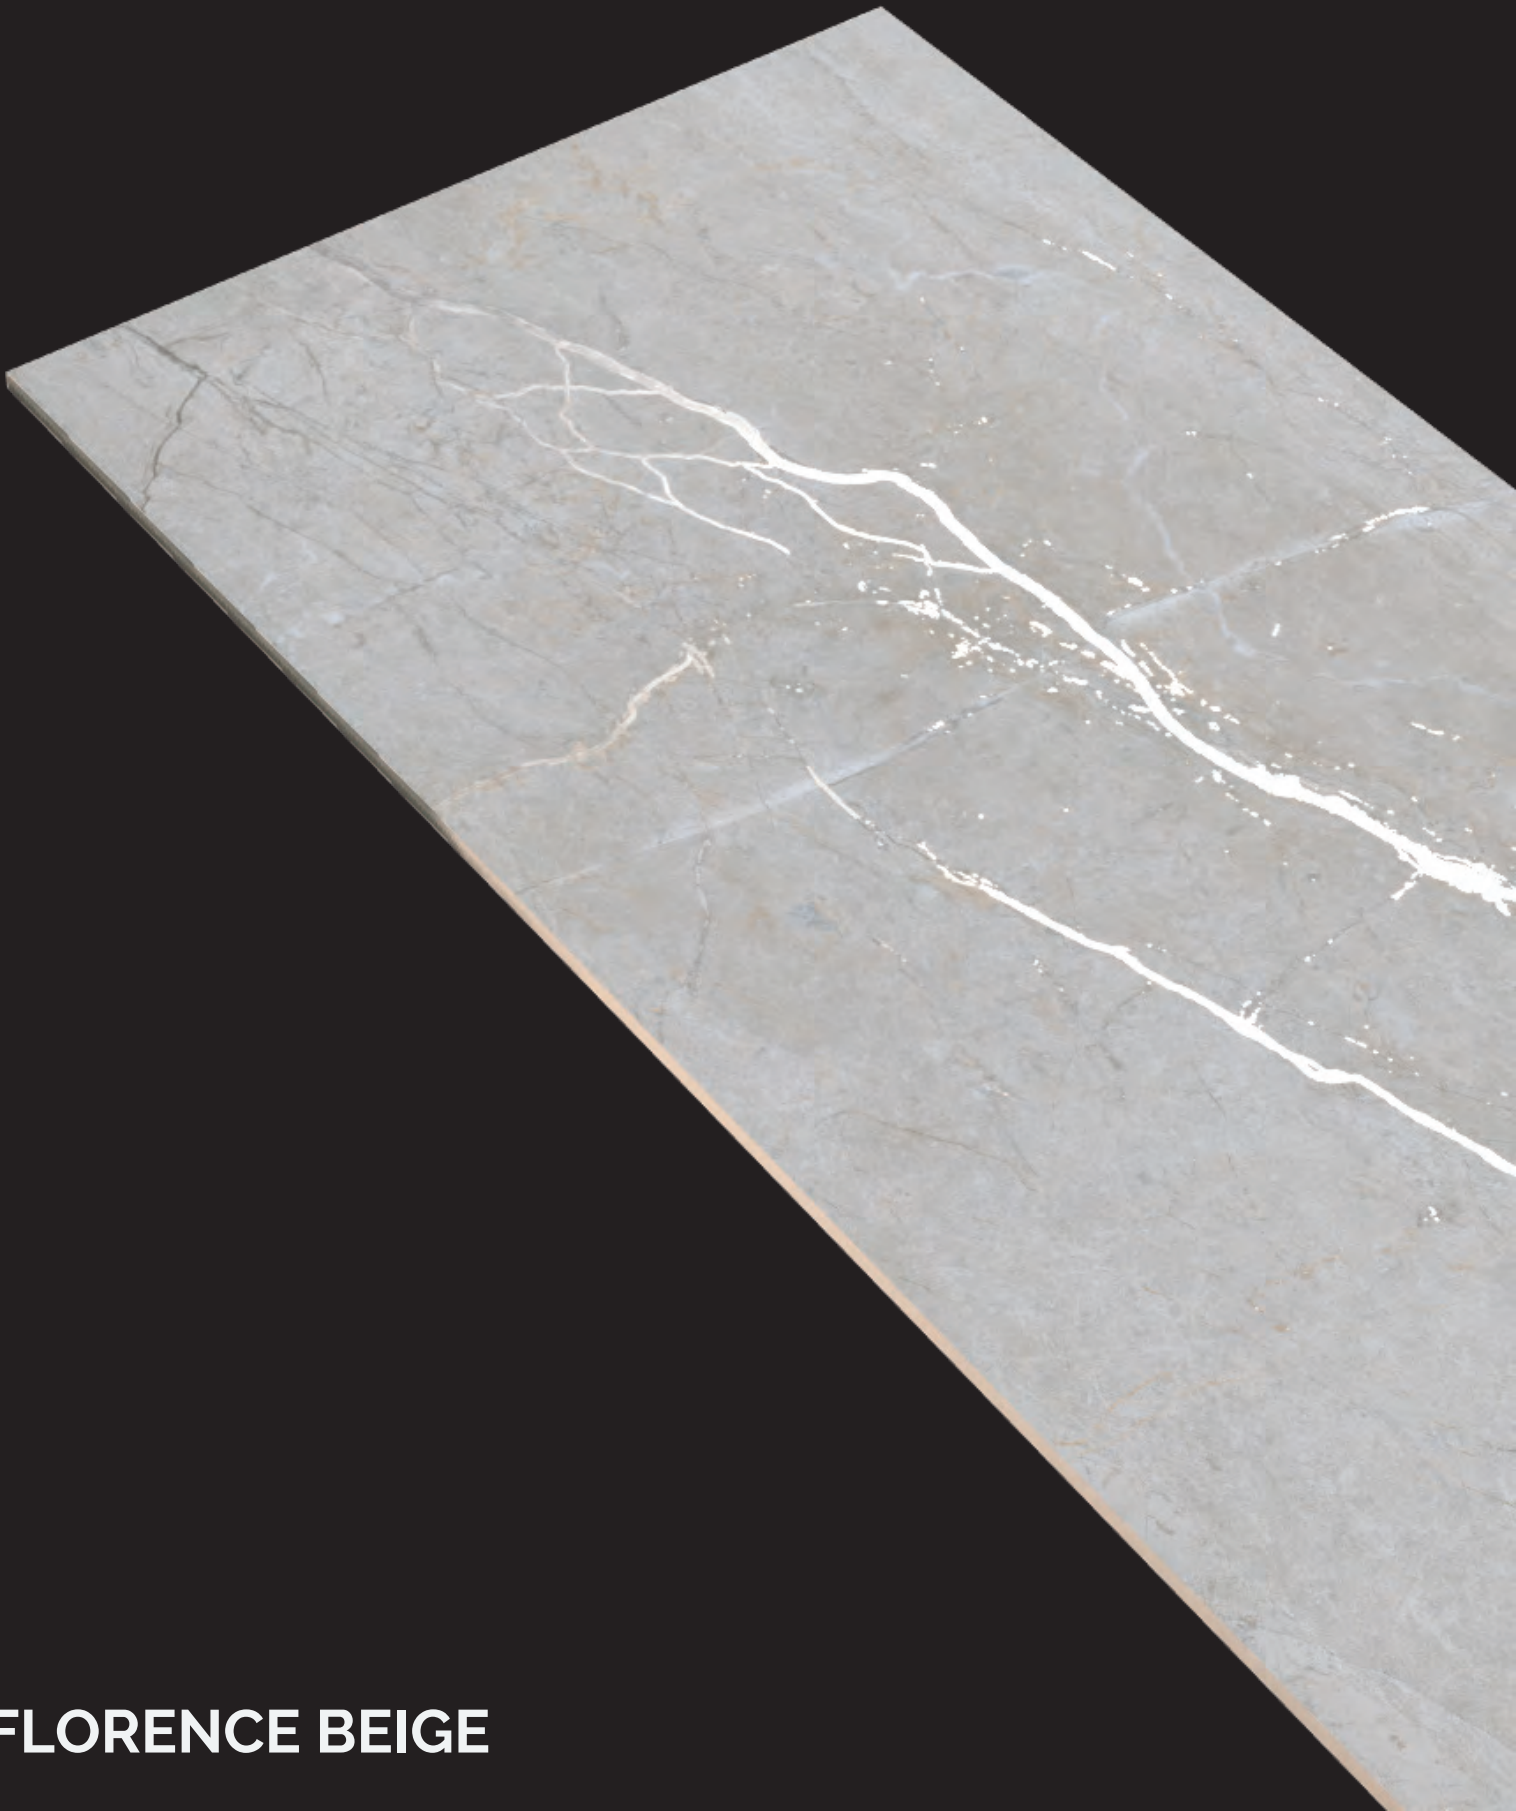

FLORENCE BEIGE