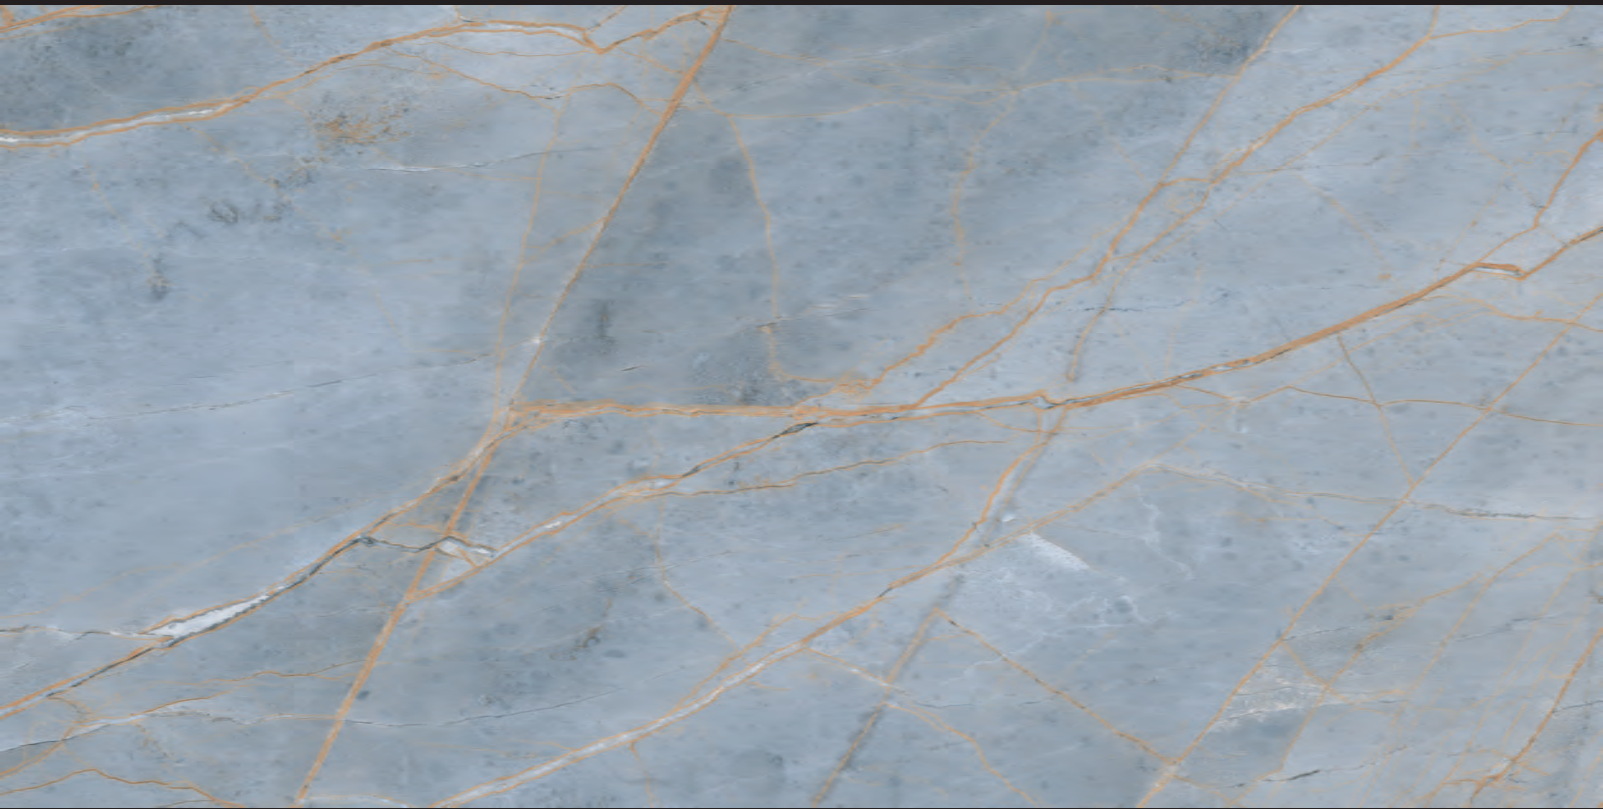

# ROYAL BEIGE

SIZE  
**600X1200 MM**

FINISH  
**CARVING**

RANDOM : 5

**ROYAL BEIGE**