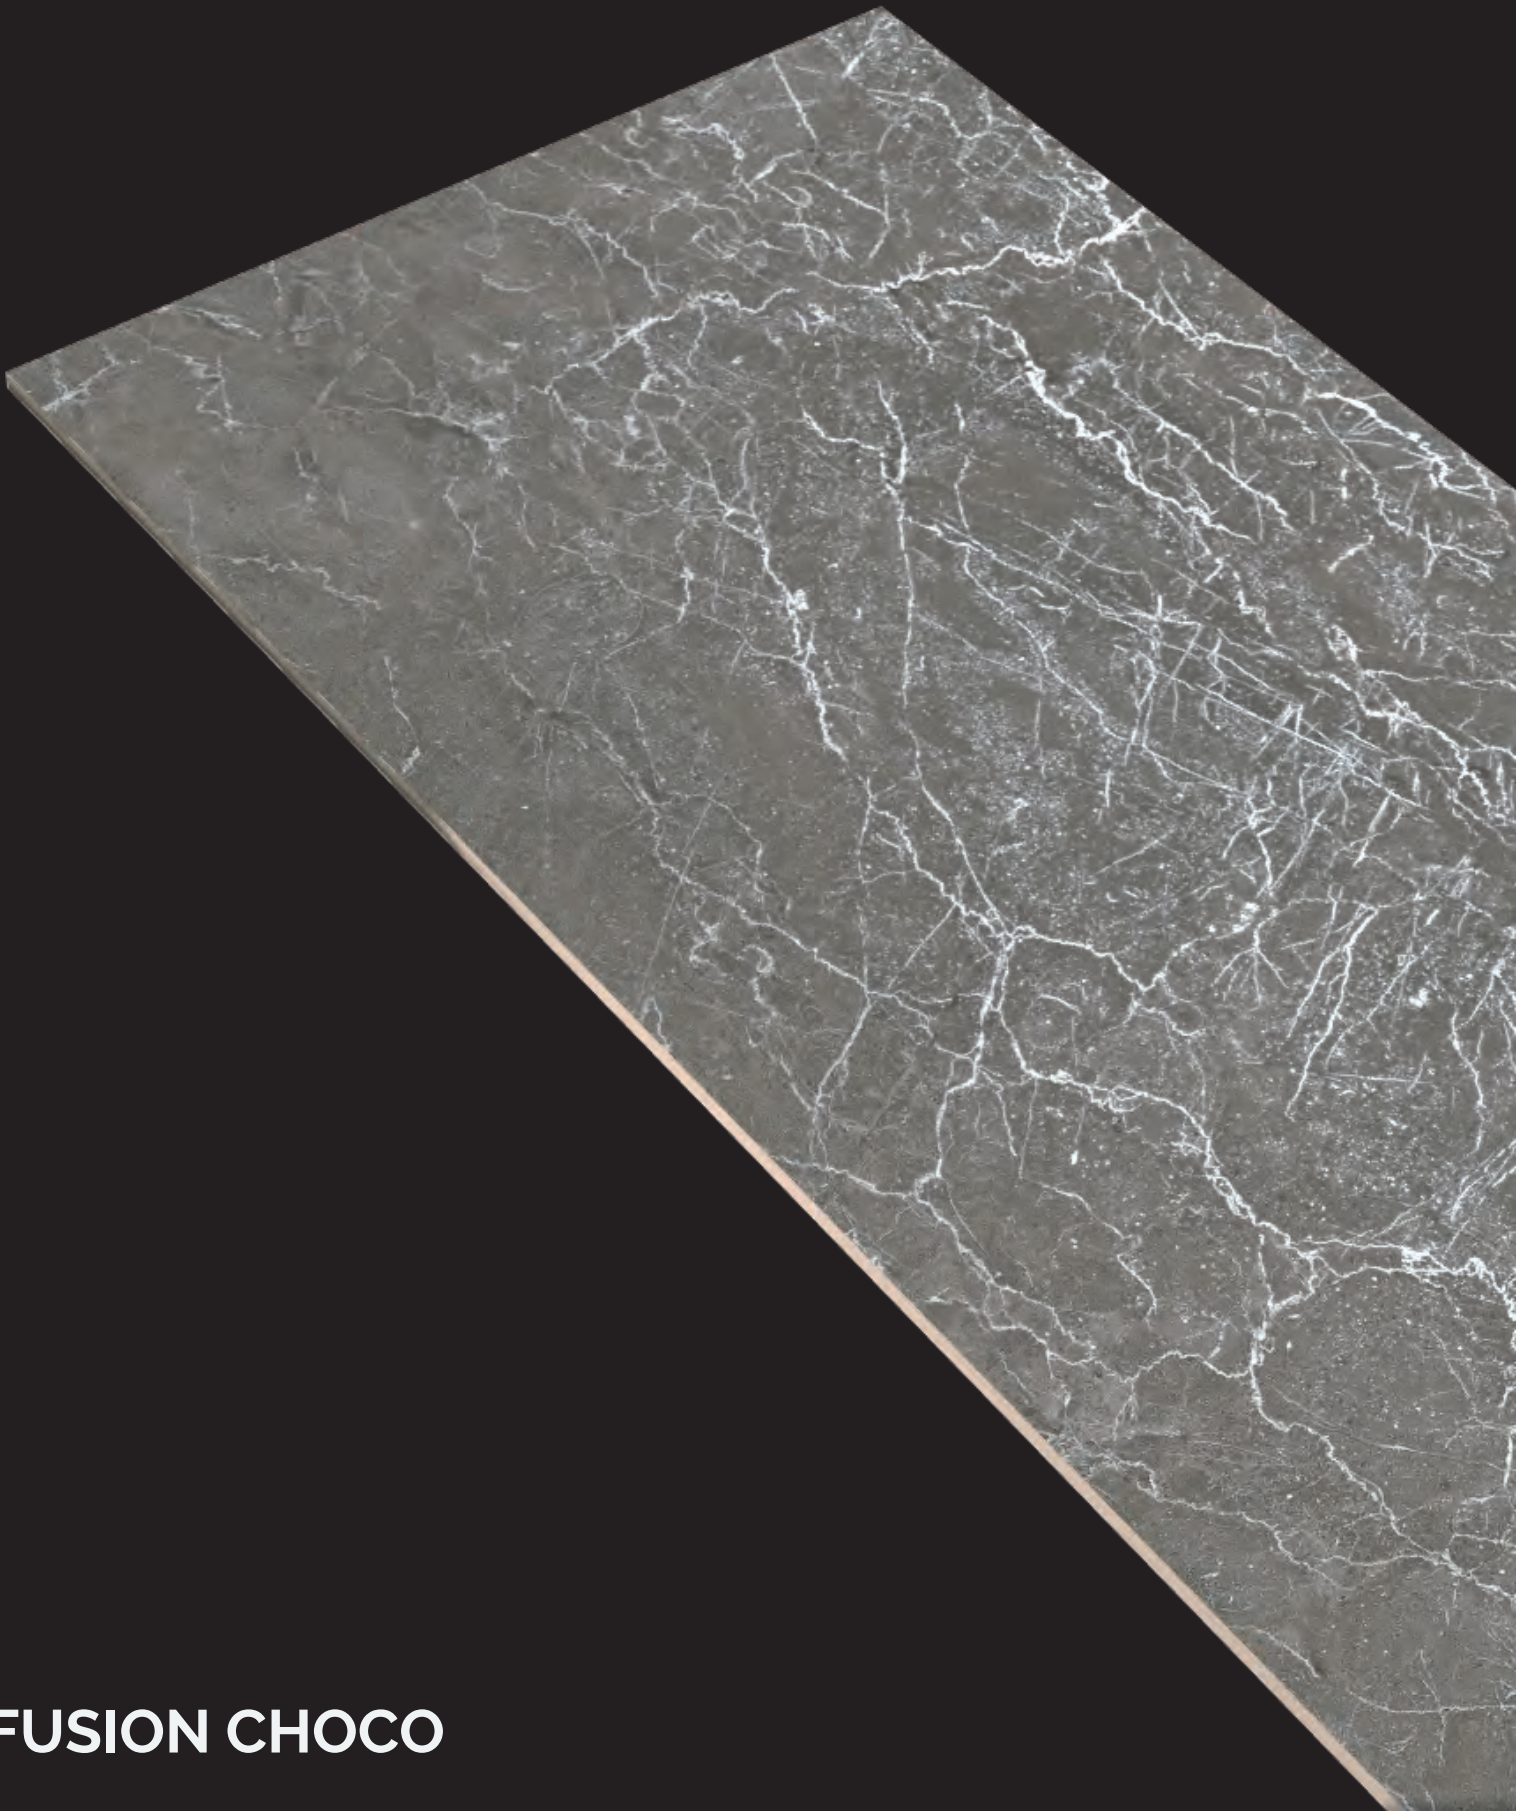

FUSION CHOCO