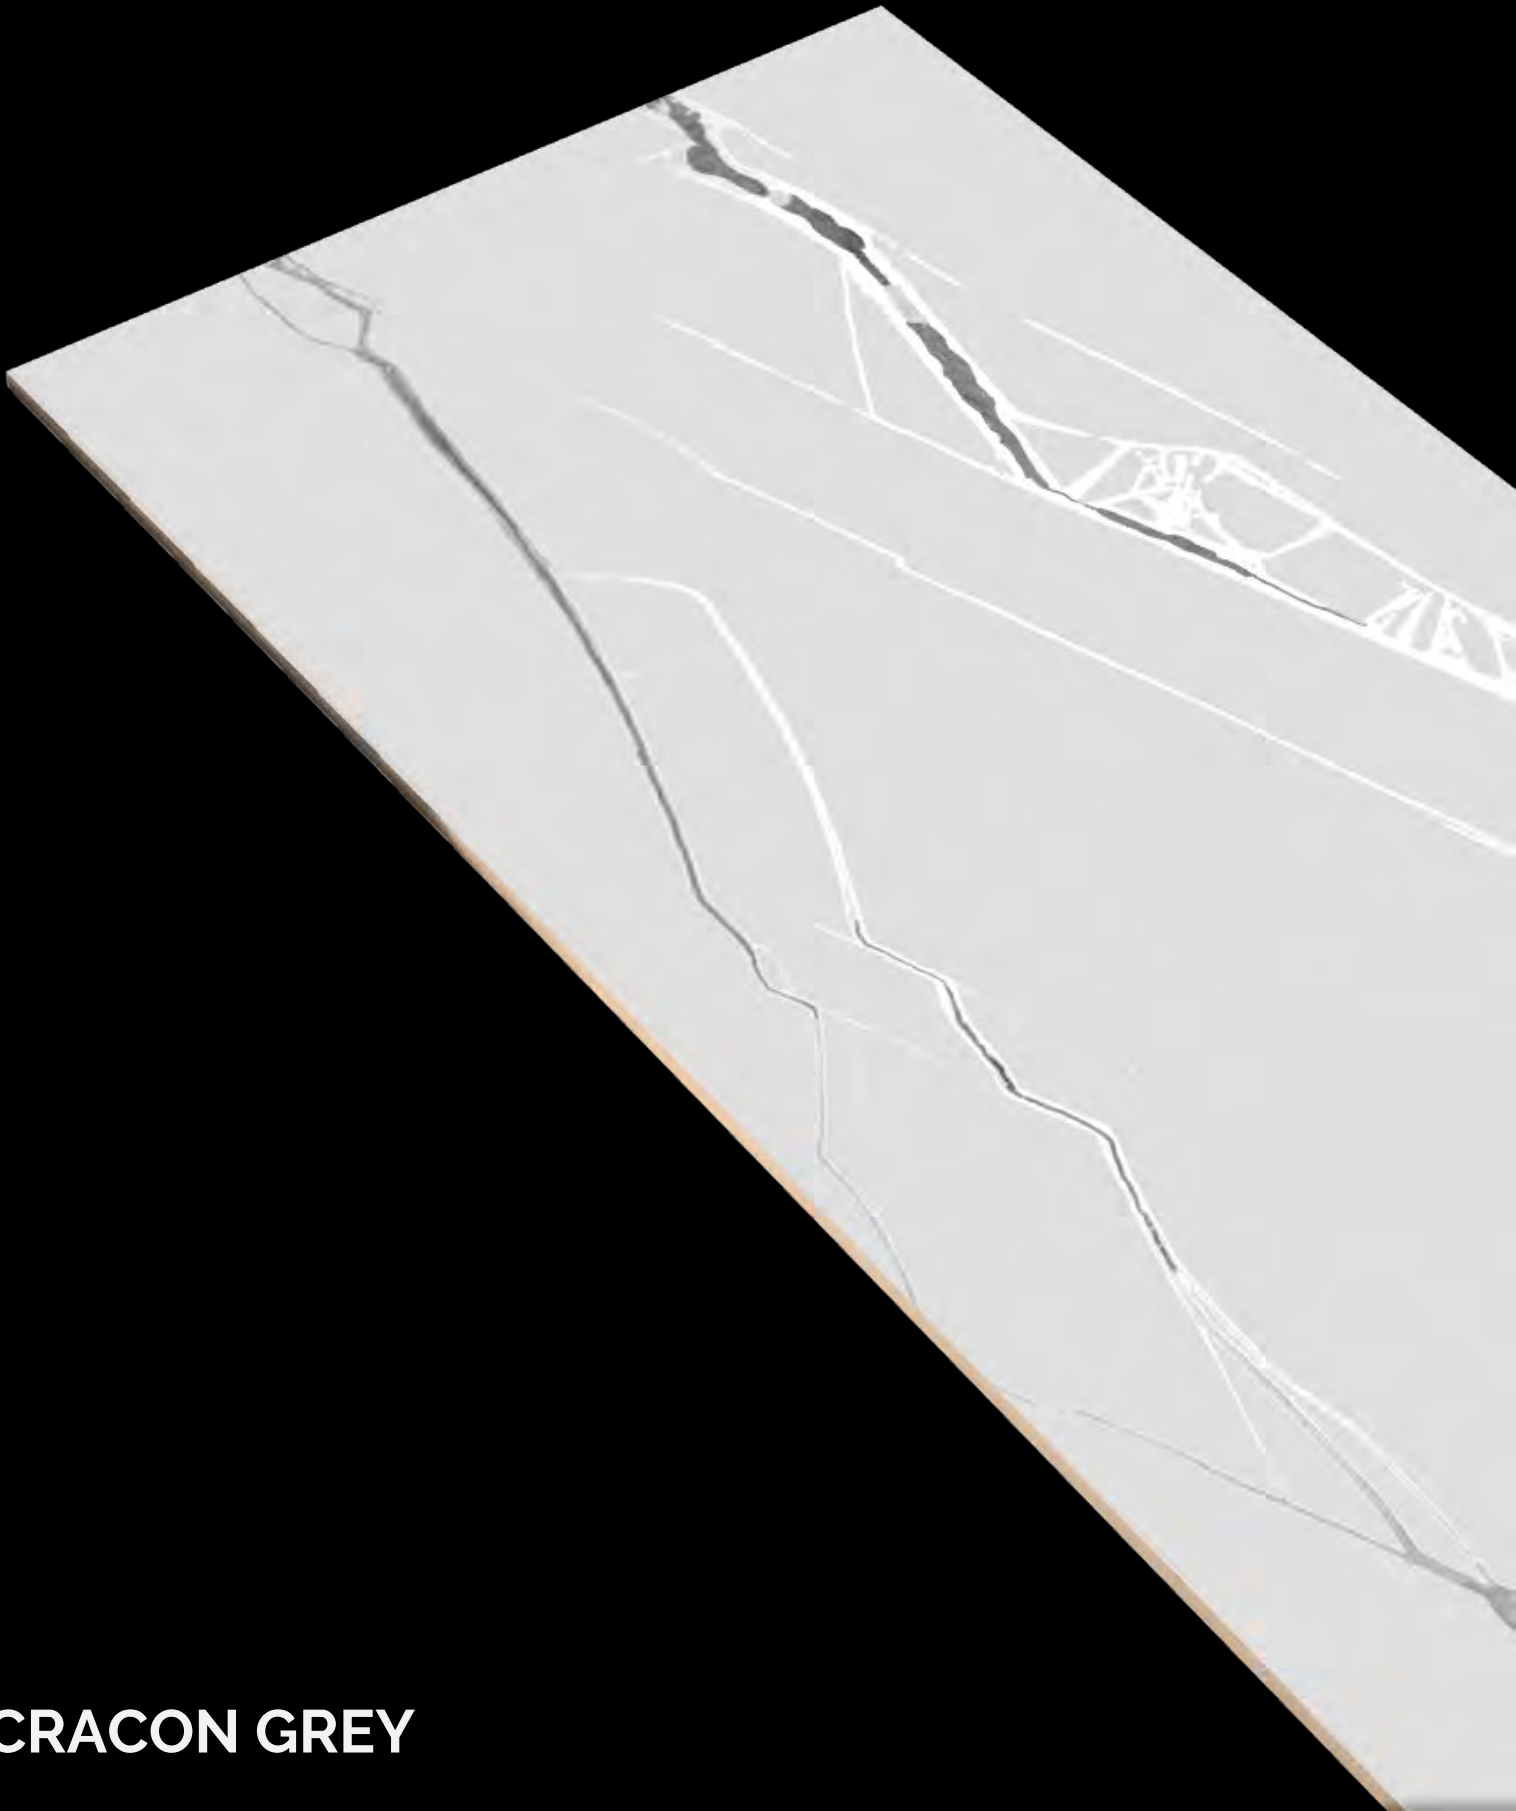

CRACON GREY