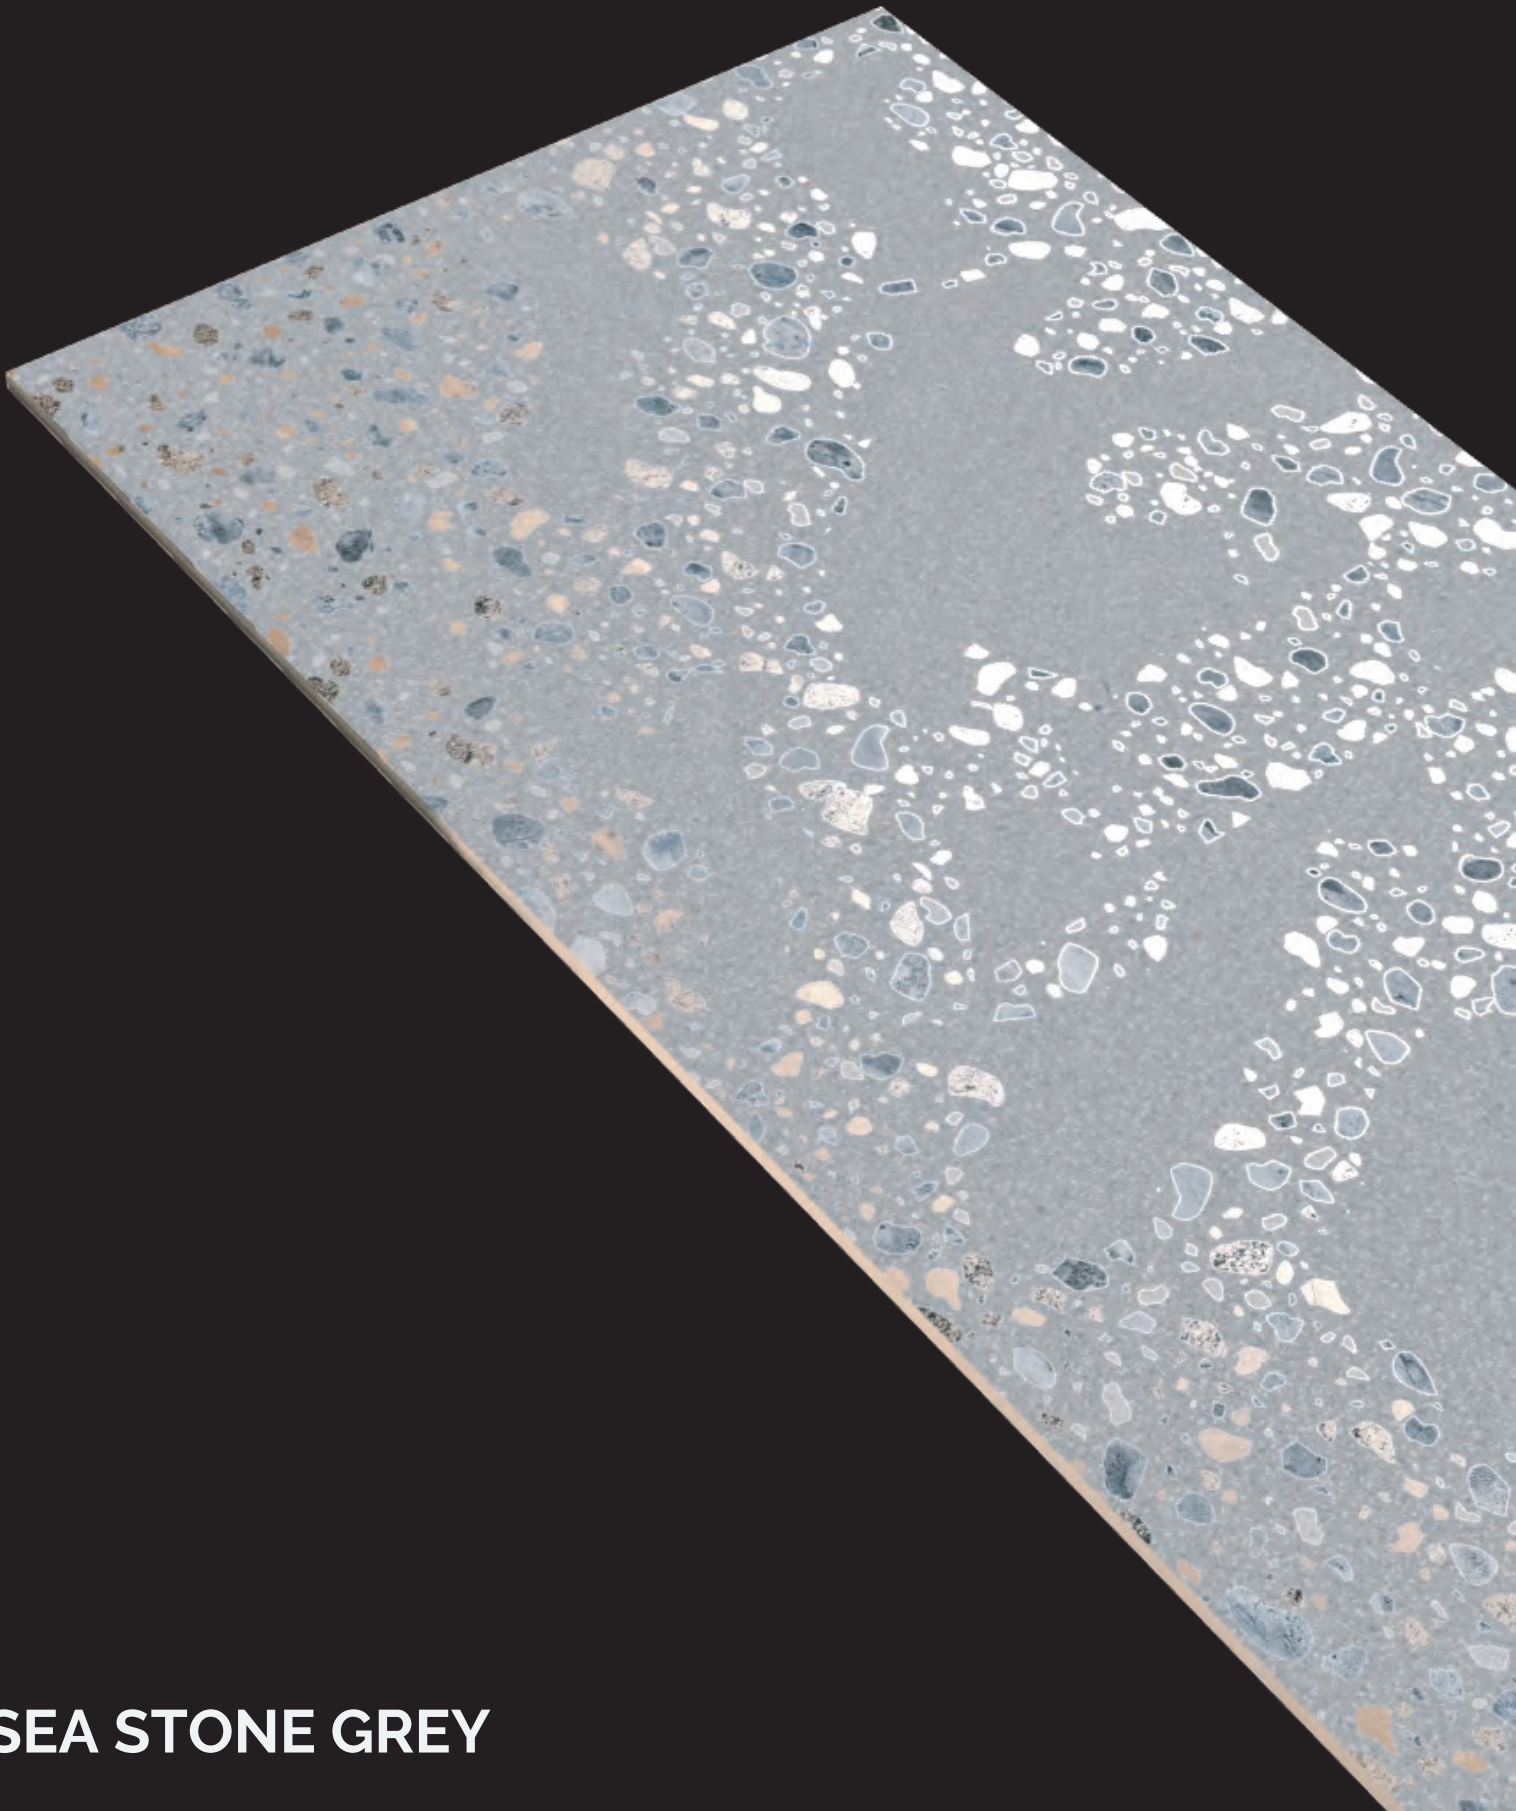

SEA STONE GREY