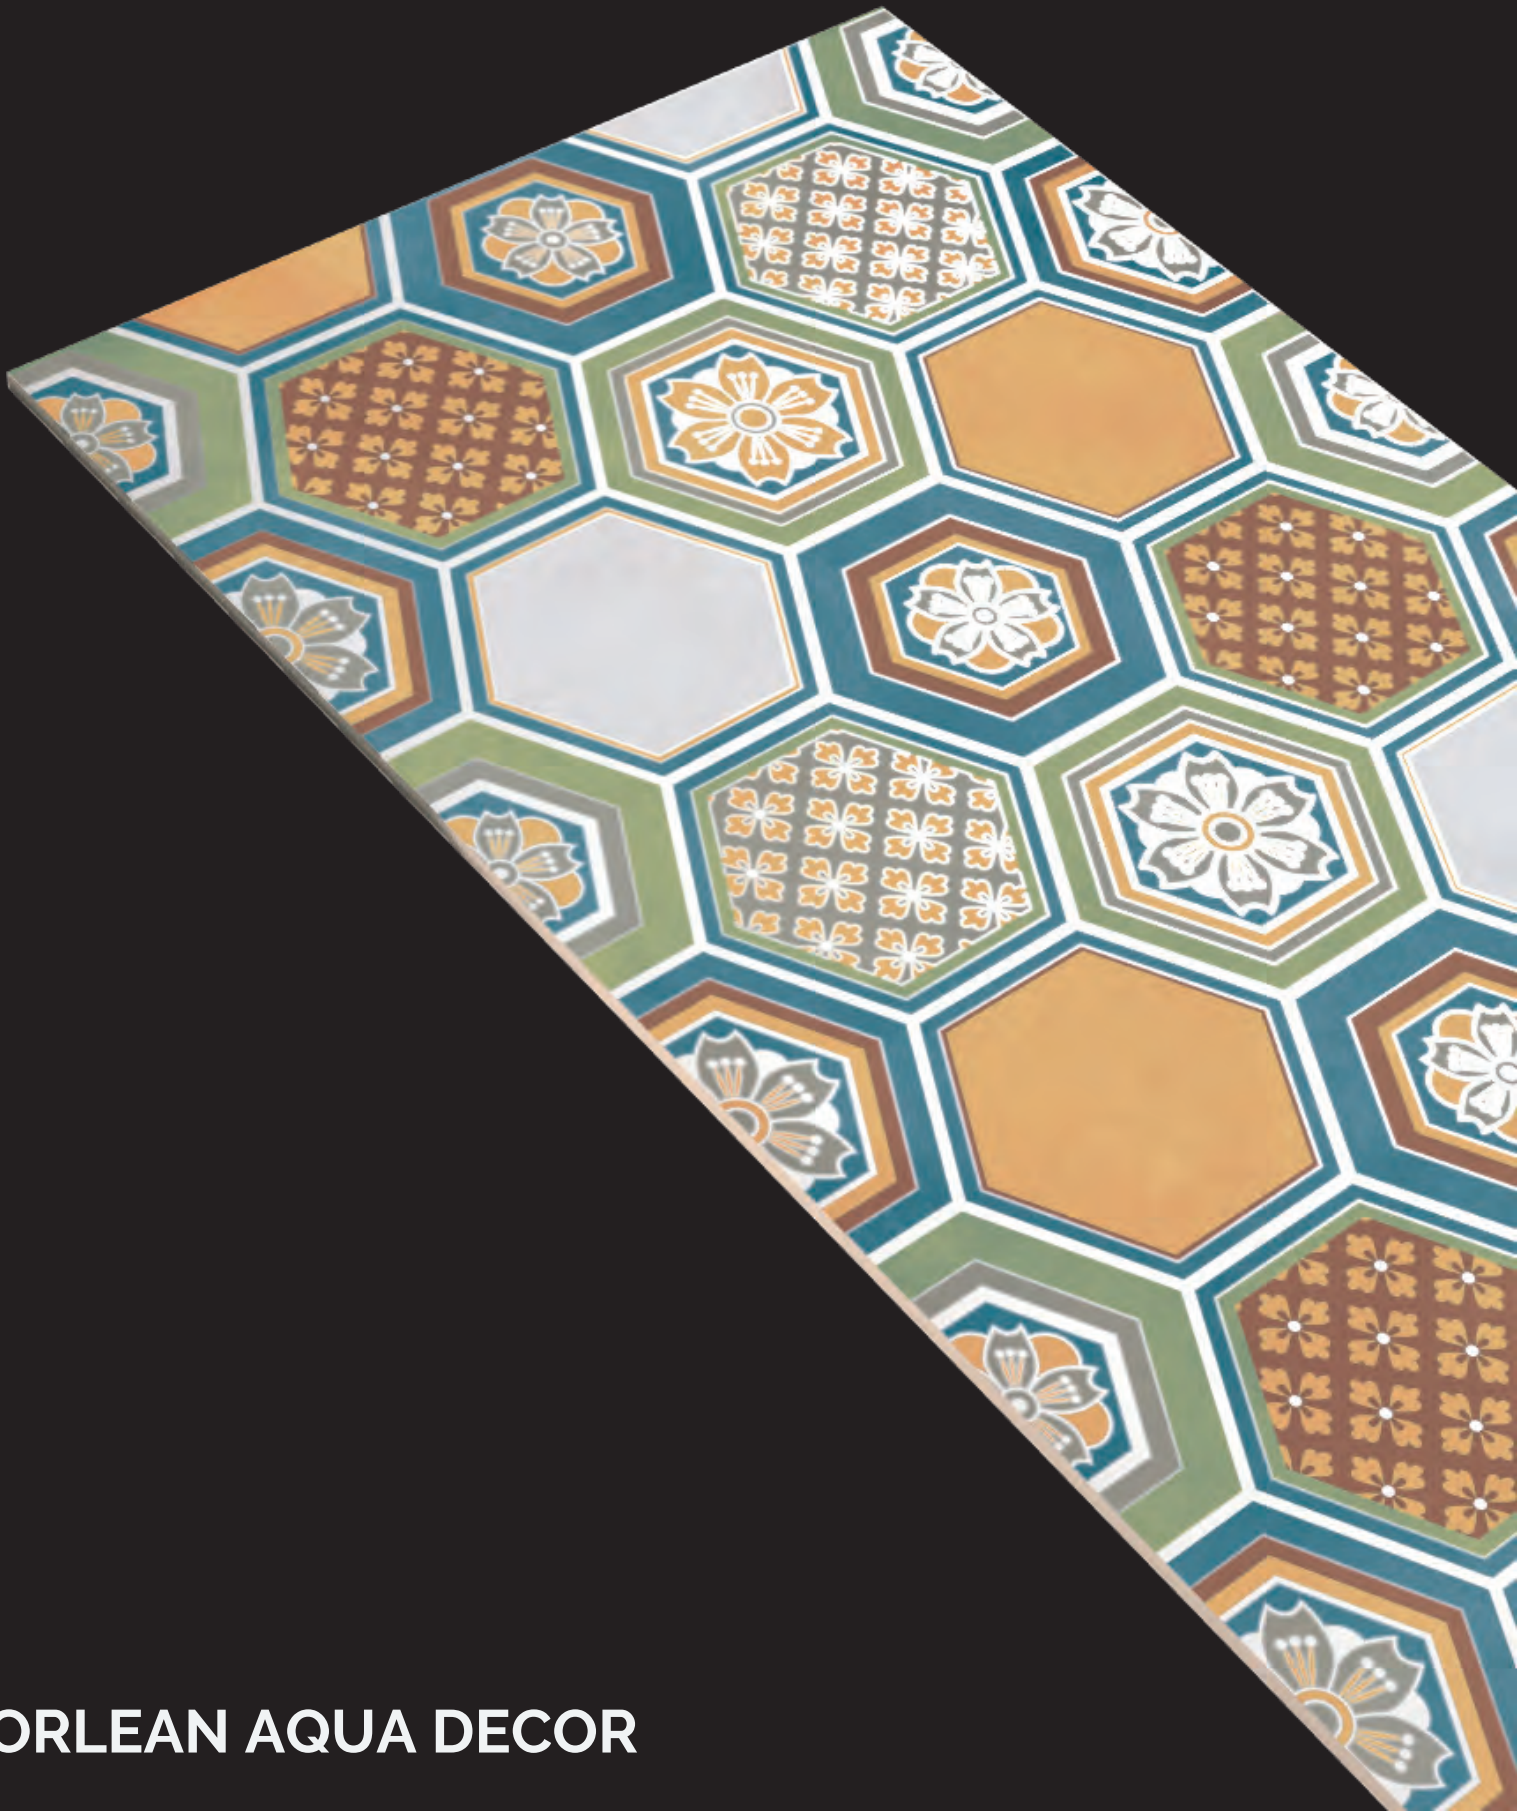

# OLWIN GREY

SIZE  
**600X1200 MM**

FINISH  
**CARVING**

RANDOM : 5

**OLWIN GREY**

**ORLEAN AQUA DECOR**

**ORLEAN AQUA DECOR**

**ORLEAN AQUA**