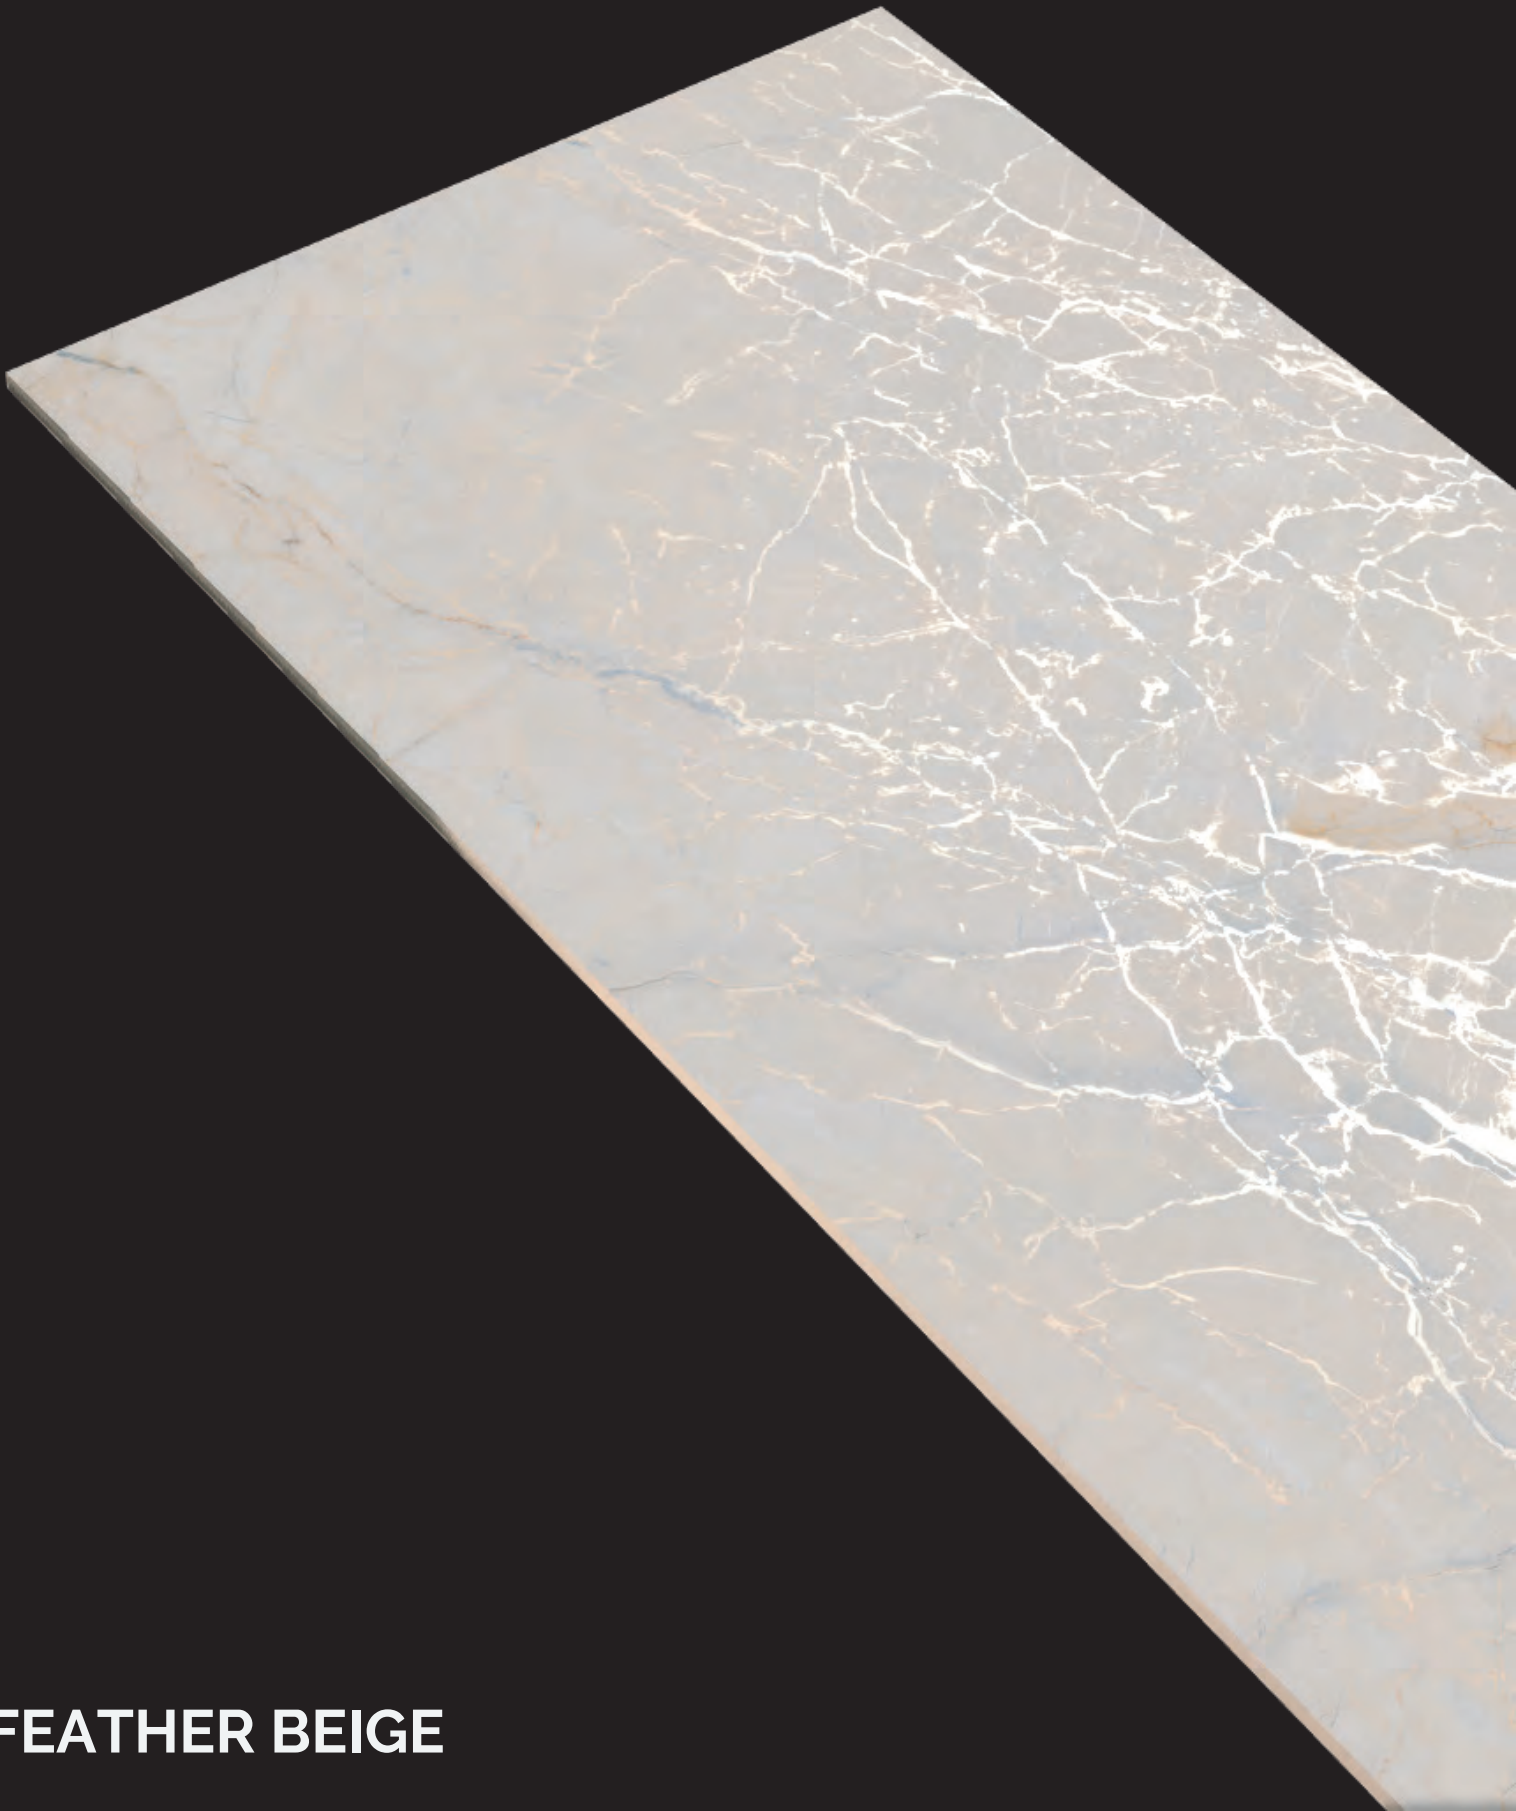

FEATHER BEIGE